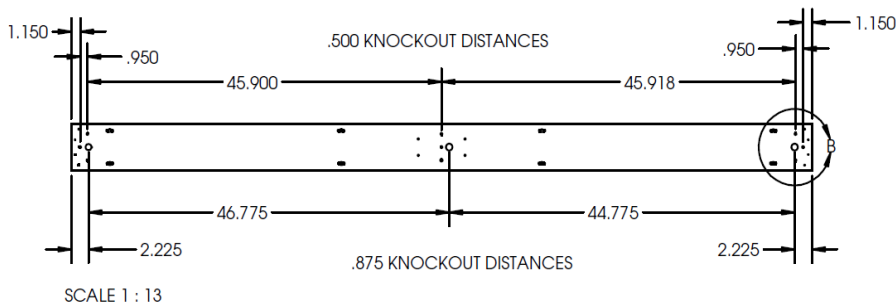

FEATURES & BENEFITS

- 6.0W x 6.0H (See Dimensions)
- Various lenses lie on the side flanges
- 6' and 8' units have a steel mullion to join two individual diffusers
- Baffled louver is available to shield glare
- Recessed versions are all IC Rated (L66R,L66RF,L66RR)
- cETL_{us} listed

DIMENSIONS

Baffled Louver (BL)

Dimensions and specifications subject to change without notice.

JOB NAME:

CAT#:

TYPE:

DIMENSIONS

4FT Dimensions

8FT Dimensions

Dimensions and specifications subject to change without notice.

JOB NAME:

CAT#:

TYPE:

ORDERING

EXAMPLE: L66R 48 LED 24 DMV WH S5 30 EM HC301WH P11

LED