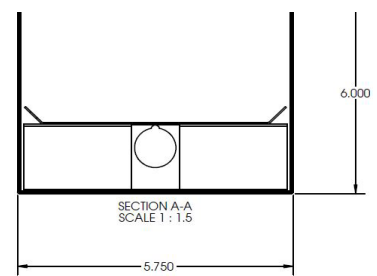

FEATURES & BENEFITS

- 6.0W x 6.0H (See Dimensions)
- Various lenses lie on the side flanges
- 6' and 8' units have a steel mullion to join two individual diffusers
- Baffled louver is available to shield glare
- Recessed versions are all IC Rated (L66R,L66RF,L66RR)
- cETL_{us} listed

DIMENSIONS

Baffled Louver (BL)

Dimensions and specifications subject to change without notice.

JOB NAME:

CAT#:

TYPE:

DIMENSIONS

4FT Dimensions

8FT Dimensions

Dimensions and specifications subject to change without notice.

JOB NAME:

CAT#:

TYPE:

ORDERING

EXAMPLE: L66R 48 LED 24 DMV WH S5 30 EM HC301WH P11

LED