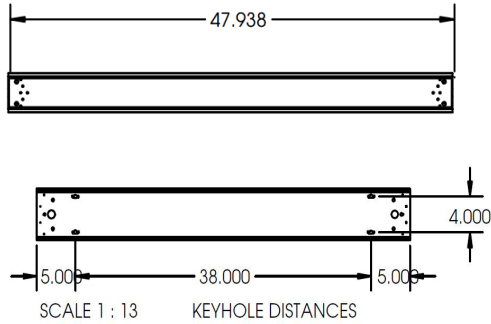

FEATURES & BENEFITS

- 6.0W x 6.0H (See Dimensions)
- Various lenses lie on the side flanges
- 6' and 8' units have a steel mullion to join two individual diffusers
- Baffled louver is available to shield glare
- Recessed versions are all IC Rated (L66R,L66RF,L66RR)
- cETL_{us} listed

DIMENSIONS

Baffled Louver (BL)

Dimensions and specifications subject to change without notice.

JOB NAME:

CAT#:

TYPE:

DIMENSIONS

4FT Dimensions

8FT Dimensions

Dimensions and specifications subject to change without notice.

JOB NAME:

CAT#:

TYPE:

ORDERING

EXAMPLE: L66R 48 LED 24 DMV WH S5 30 EM HC301WH P11

LED

1. SERIES	2. LENGTH	3. GEAR	4. LIGHT DISTRIBUTION	5. WATTAGE/LUMENS	6. DRIVER	7. FINISH
L66R Regular Recessed Lay-in	48' 48" long	LED	Blank Downlight std.	Up or Down Only	DMV 120-277V Multivolt 0-10V Dimmable	WH Matte White
	96 96" long		U Uplight			
L66RF Recessed w/ Flange			1U2D Up and Downlight	24 24W 2400 Lumens	SDMV Step dimming Multivolt	BK Matte Black
				35 35W 3400 Lumens		
L66RR Recessed w/ 1/2" Flange for Drywall				57 57W 5400 Lumens	DHV 347-480VAC 0-10V Dimming	IN Iron
				72 72W 7000 Lumens		
L66S Surface Mounted				97 97W 9600 Lumens	D347V 347VAC 0-10V Dimming	
L66W Wall Mounted				114 114W 10800 Lumens		TDMV Triac Dimming 120-277VAC
L66P Pendant Mounted				Up/Down		
				24 24W 800U-1600D	4 ft.	
				36 36W 1200U-2400D	D277 Triac Dimming 277VAC	
				48 48W 1600U-3200D		
				57 57W 1900U-3800D		
				72 72W 2400U-4800D		
				8 ft.		
				48 48W 1600U-3200D		
				72 72W 2400U-4800D		
				97 97W 3200U-6400D		
				108 108W 3600U-7200D		
				114 114W 3600U-7200D		