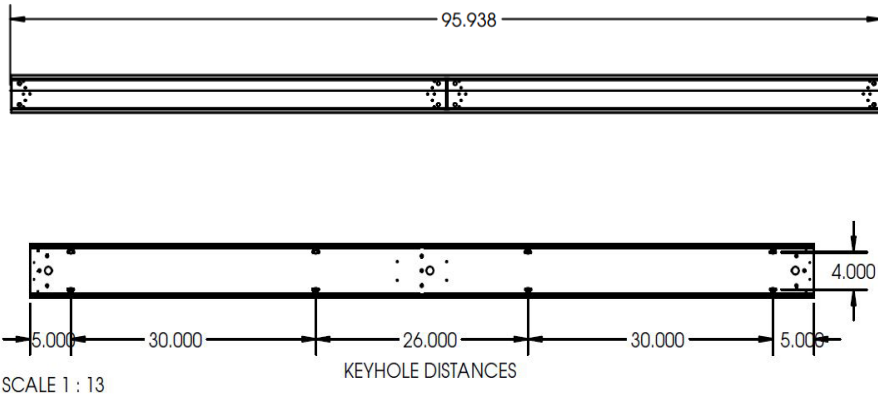

FEATURES & BENEFITS

- 6.0W x 6.0H (See Dimensions)
- Various lenses lie on the side flanges
- 6' and 8' units have a steel mullion to join two individual diffusers
- Baffled louver is available to shield glare
- Recessed versions are all IC Rated (L66R,L66RF,L66RR)
- cETL_{us} listed

DIMENSIONS

Baffled Louver (BL)

Dimensions and specifications subject to change without notice.

JOB NAME:

CAT#:

TYPE:

DIMENSIONS

4FT Dimensions

8FT Dimensions

Dimensions and specifications subject to change without notice.

JOB NAME:

CAT#:

TYPE:

ORDERING

EXAMPLE: L66R 48 LED 24 DMV WH S5 30 EM HC301WH P11

LED