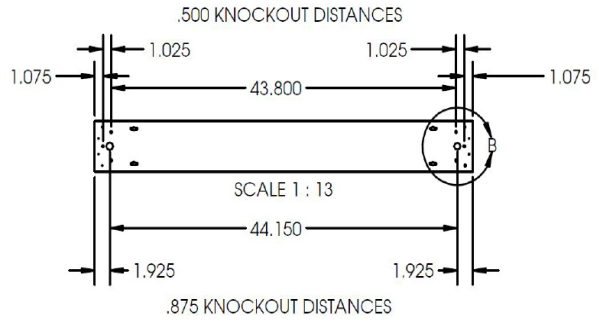

FEATURES & BENEFITS

- 6.0W x 6.0H (See Dimensions)
- Various lenses lie on the side flanges
- 6' and 8' units have a steel mullion to join two individual diffusers
- Baffled louver is available to shield glare
- Recessed versions are all IC Rated (L66R,L66RF,L66RR)
- cETL_{us} listed

DIMENSIONS

Baffled Louver (BL)

Dimensions and specifications subject to change without notice.

JOB NAME:

CAT#:

TYPE:

DIMENSIONS

4FT Dimensions

8FT Dimensions

Dimensions and specifications subject to change without notice.

JOB NAME:

CAT#:

TYPE:

ORDERING

EXAMPLE: L66R 48 LED 24 DMV WH S5 30 EM HC301WH P11

LED