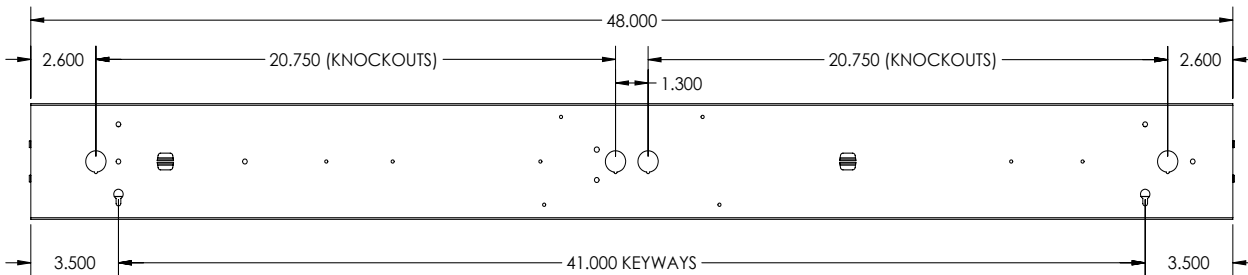

JOB NAME:

CAT#:

TYPE:

APPLICATIONS

This stylish ceiling/wall mounted luminaire comes in a standard white finish with a variety of LED combinations and sizes enhanced by linear sided acrylic diffuser. It is designed for baths, kitchens, rec rooms, corridors, aisles, stairwells, over or beside mirrors, over bulletin boards, in vanities, in displays.

All metal parts are die formed from heavy gauge cold roll steel with overlapping end caps. The diffuser is a linear sided prismatic lens of extruded acrylic for controlled light.

FEATURES & BENEFITS

- Back plate provided with adequate knockouts and mounting holes for either wall or ceiling installation
- Clear acrylic prismatic lens with linear ribbed sides standard
- White with a variety of LED combinations
- Overlapping end caps for uniformity and dimensional stability
- Min CRI 80
- ETL_{us} Listed for damp locations

DIMENSIONS

2 FT

4 FT

END VIEW

NOTE: Values shown are typical or recorded under standardized conditions at 25°C. Actual performance may vary based on environment or application. Specifications are subject to change without notice. We reserve the right to change design, materials, LED's and finish in any way that will not alter installed appearance or reduce function and performance.