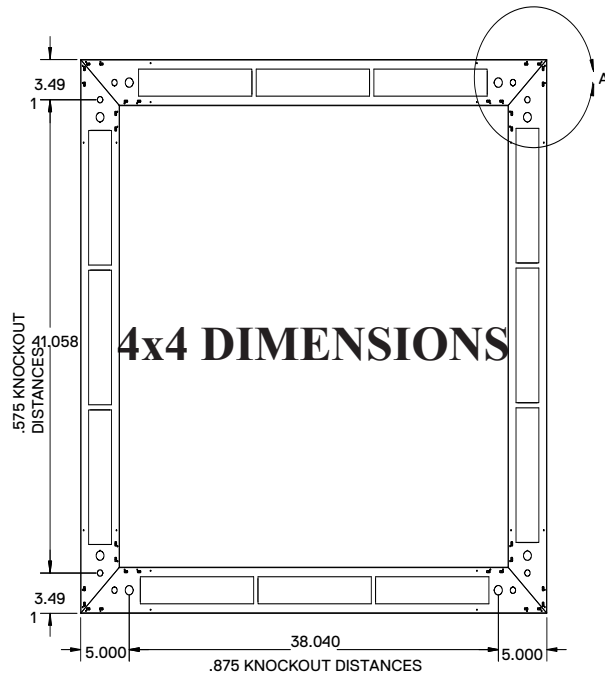

JOB NAME:

CAT#:

TYPE:

SQ45P4X4