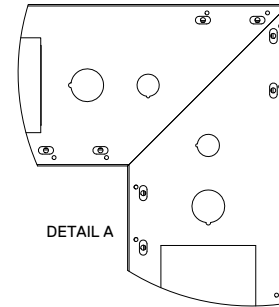

JOB NAME:

CAT#:

TYPE:

SQ45P4X4