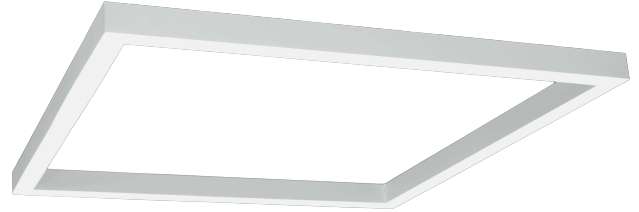

## APPLICATIONS

Make a bold statement in your space with this dramatic geometric shaped linear line of light. Specially designed for direct/indirect lighting with snap in lens to hide the lamps or LED arrays. Ideal where downlight and uplight are required. Choose from two sizes of squares, 4 and 8 foot sides, in a 4 inch width linear profile. Lit corners, shadowless LED lighting and energy efficient performance provides excellent general lighting. This distinctive architectural preconfigured fixture is ideal for circulation spaces, lobbies, retail and conference rooms. Available in two lumen packages and in a variety of finishes. Standard lens is a snap in frosted lens especially made for LED. Other lens options including a bladed louver are available. Fixture assembles and installs easily and quickly and mounts easily with 4 cable kits that connect at each corner.

## SPECIFICATIONS

Die-formed and welded 22-gauge cold rolled steel Knockouts on ends allow continuous wireway mounting. A 1/2" regressed flange at the bottom insures uniformity and rigidity. Uplight fixtures have 1/2" x 4" apertures along the top of the housing to provide approximately uniform ambient uplight for ceiling illumination.