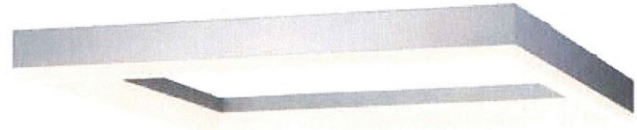

## APPLICATIONS

Make a bold statement in your space with this dramatic geometric shape of light. Choose from two sizes of squares, 4 and 8 foot sides, in a 4 inch linear profile. Lit corners, shadowless LED lighting and energy efficient performance provides excellent general lighting. This distinctive architectural preconfigured fixture is ideal for circulation spaces, lobbies, retail and conference rooms. Available in two lumen packages and in a variety of finishes.

## SPECIFICATIONS

Housing is die-formed and welded 22 gauge cold rolled steel. A 1/2" regressed flange at the bottom insures uniformity and rigidity. Fixtures can be surface mounted to the ceiling or pendant hung by stem or cable. Standard lens is a snap in frosted lens especially made for LED. Other lens options including a bladed louver are available. Fixture assembles and installs easily with 4 cable kits that connect at each corner. Down Light Only.