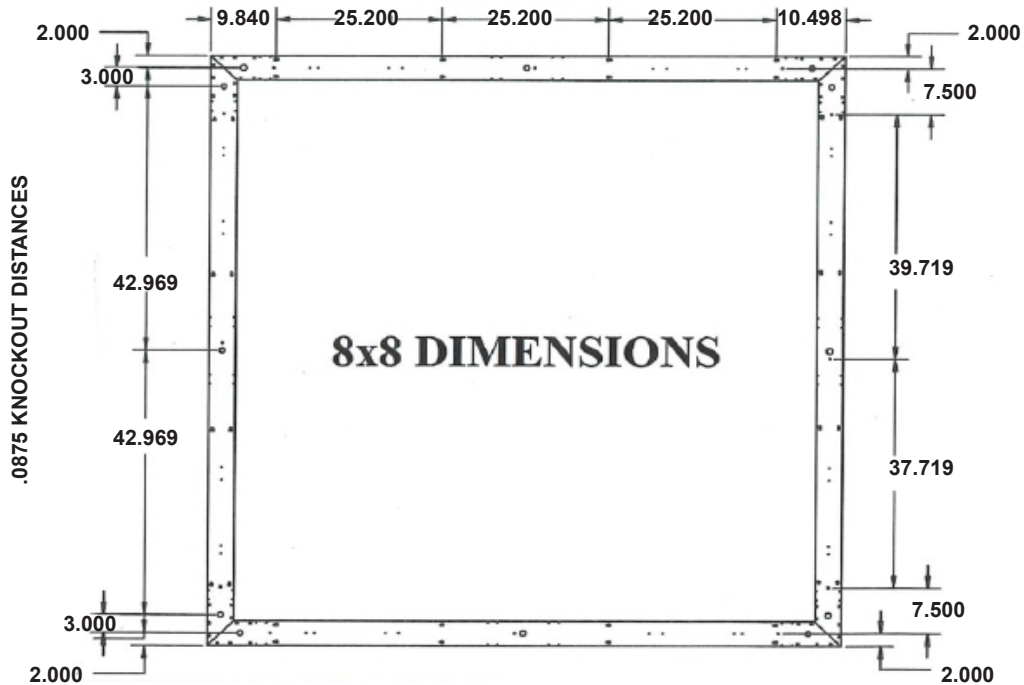

**Size:** W x L x H in inches

**4x4:** 48"W x 48"L x 4"H

**8x8:** 96"W x 96"L x 4"H

JOB NAME:

CAT#:

TYPE:

**SQ44P4X4**

**KEYHOLE DISTANCES**

**SQ44P8X8**

**KEYHOLE DISTANCES**

JOB NAME: