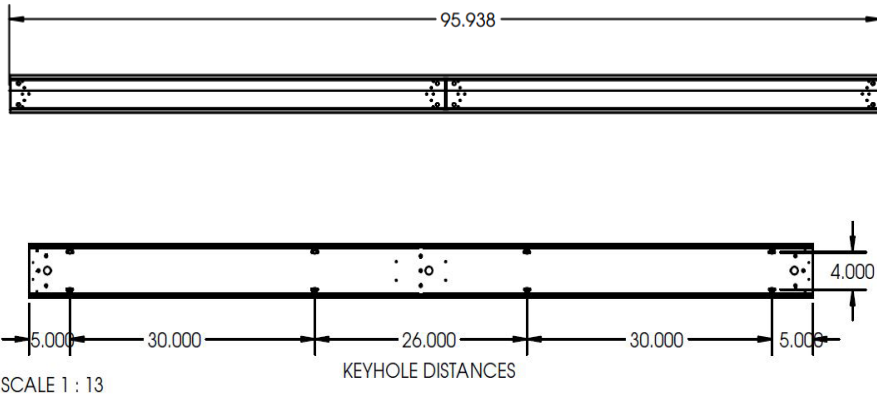

FEATURES & BENEFITS

- 6.0W x 6.0H (See Dimensions)
- Various lenses lie on the side flanges
- 6' and 8' units have a steel mullion to join two individual diffusers
- Recessed versions are all IC Rated (L66R,L66RF,L66RR)
- cETL_{us} listed

DIMENSIONS

Uplight & Downlight

Continuous Run End

Wall/Pendant Mount

Dimensions and specifications subject to change without notice.

JOB NAME:

CAT#:

TYPE:

DIMENSIONS

4FT Dimensions

8FT Dimensions

Dimensions and specifications subject to change without notice.

JOB NAME:

CAT#:

TYPE:

ORDERING

EXAMPLE: L66R 48 LED 24 DMV WH S5 30 EM HC301WH P11

LED

1. SERIES	2. LENGTH	3. GEAR	4. LIGHT DISTRIBUTION	5. WATTAGE/LUMENS	6. DRIVER	7. FINISH
L66R¹ Regular Recessed Lay-in	48¹ 48" long 96¹ 96" long	LED	Blank Downlight std. U Uplight 1U2D Up and Downlight	Up or Down Only 4 ft. 24 24W 2900 Lumens 36 36W 4300 Lumens 48 48W 5800 Lumens	DMV 120-277V Multivolt Dimmable SDMV Step dimming Multivolt DHV 347-480VAC 0-10V Dimming D347V 347VAC 0-10V Dimming TDMV Triac Dimming 120-277VAC D120 Triac Dimming 120VAC D277 Triac Dimming 277VAC	WH Matte White SL Silver BK Matte Black BZ Bronze IN Iron
L66RF Recessed w/ Flange				8 ft. 72 72W 8600 Lumens 96 96W 11500 Lumens		
L66RR Recessed w/ 1/2" Flange for Drywall				Up/Down 4 ft. 24 24W 1000U-1900D 36 36W 1400U-2900D 48 48W 1900U-3800D 57 57W 2300U-4600D 72 72W 2900U-5700D		
L66S Surface Mounted				8 ft. 48 48W 1900U-3800D 72 72W 2900U-5700D 96 96W 3800U-7700D 108 108W 4300U-8600D 114 114W 4600U-9500D		
L66W Wall Mounted						
L66P Pendant Mounted						