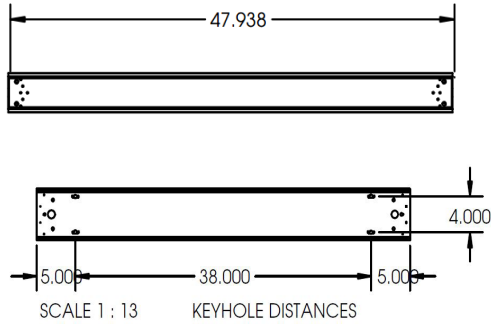

FEATURES & BENEFITS

- 6.0W x 6.0H (See Dimensions)
- Various lenses lie on the side flanges
- 6' and 8' units have a steel mullion to join two individual diffusers
- Recessed versions are all IC Rated (L66R,L66RF,L66RR)
- cETL_{us} listed

DIMENSIONS

Uplight & Downlight

Continuous Run End

Wall/Pendant Mount

Dimensions and specifications subject to change without notice.

JOB NAME:

CAT#:

TYPE:

DIMENSIONS

4FT Dimensions

8FT Dimensions

Dimensions and specifications subject to change without notice.

JOB NAME:

CAT#:

TYPE:

ORDERING

EXAMPLE: L66R 48 LED 24 DMV WH S5 30 EM HC301WH P11

LED

1. SERIES	2. LENGTH	3. GEAR	4. LIGHT DISTRIBUTION	5. WATTAGE/LUMENS	6. DRIVER	7. FINISH
L66R¹ Regular Recessed Lay-in	48¹ 48" long 96¹ 96" long	LED	Blank Downlight std. U Uplight 1U2D Up and Downlight	Up or Down Only 4 ft. 24 24W 2900 Lumens 36 36W 4300 Lumens 48 48W 5800 Lumens	DMV 120-277V Multivolt Dimmable SDMV Step dimming Multivolt DHV 347-480VAC 0-10V Dimming D347V 347VAC 0-10V Dimming TDMV Triac Dimming 120-277VAC D120 Triac Dimming 120VAC D277 Triac Dimming 277VAC	WH Matte White SL Silver BK Matte Black BZ Bronze IN Iron
L66RF Recessed w/ Flange				8 ft. 72 72W 8600 Lumens 96 96W 11500 Lumens		
L66RR Recessed w/ 1/2" Flange for Drywall				Up/Down 4 ft. 24 24W 1000U-1900D 36 36W 1400U-2900D 48 48W 1900U-3800D 57 57W 2300U-4600D 72 72W 2900U-5700D		
L66S Surface Mounted				8 ft. 48 48W 1900U-3800D 72 72W 2900U-5700D 96 96W 3800U-7700D 108 108W 4300U-8600D 114 114W 4600U-9500D		
L66W Wall Mounted						
L66P Pendant Mounted						