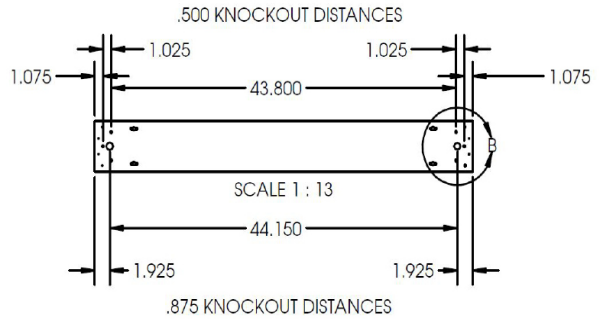

FEATURES & BENEFITS

- 6.0W x 6.0H (See Dimensions)
- Various lenses lie on the side flanges
- 6' and 8' units have a steel mullion to join two individual diffusers
- Recessed versions are all IC Rated (L66R,L66RF,L66RR)
- cETL_{us} listed

DIMENSIONS

Uplight & Downlight

Continuous Run End

Wall/Pendant Mount

Dimensions and specifications subject to change without notice.

JOB NAME:

CAT#:

TYPE:

DIMENSIONS

4FT Dimensions

8FT Dimensions

Dimensions and specifications subject to change without notice.

JOB NAME:

CAT#:

TYPE:

ORDERING