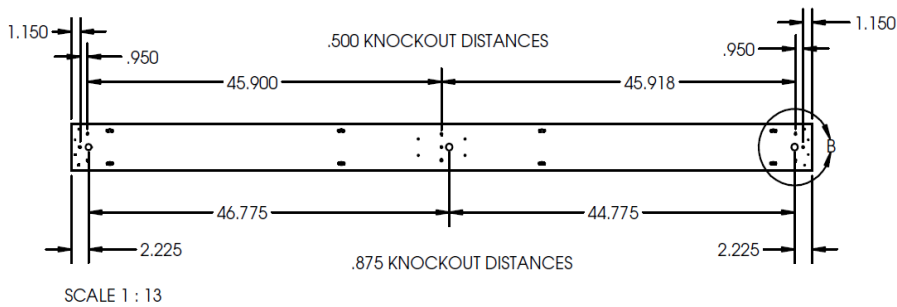

FEATURES & BENEFITS

- 6.0W x 6.0H (See Dimensions)
- Various lenses lie on the side flanges
- 6' and 8' units have a steel mullion to join two individual diffusers
- Recessed versions are all IC Rated (L66R,L66RF,L66RR)
- cETL_{us} listed

DIMENSIONS

Uplight & Downlight

Continuous Run End

Wall/Pendant Mount

Dimensions and specifications subject to change without notice.

JOB NAME:

CAT#:

TYPE:

DIMENSIONS

4FT Dimensions

8FT Dimensions

Dimensions and specifications subject to change without notice.

JOB NAME:

CAT#:

TYPE:

ORDERING