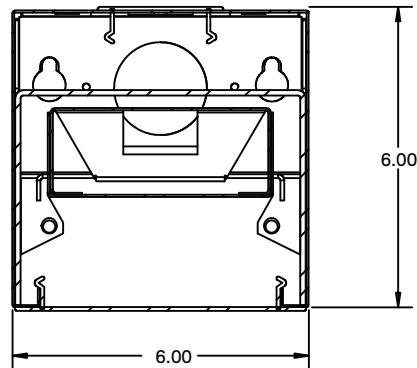

JOB NAME:

CAT#:

TYPE:

APPLICATIONS

Specification grade, modular linear lighting luminaire in a geometric 6 inch shape. For use in indoor applications where individual or continuous lighting is desired for general or perimeter lighting applications. The L66 LED Series is available in surface, pendant (suspended) or recessed. Recessed L66 Series are available for T-bar installation without a flange or for flanged construction for sheetrock installation. Pendant and surface mount configurations allow direct light only. Pendant mounted fixtures can be used with cable kits or rigid stem kits specified separately. Surface and pendant fixtures can be painted in a variety of finishes for the right look for your application.

Housing is die-formed and welded of heavy gauge cold rolled steel. Knockouts on the ends allow continuous wireway mounting. Fixtures can be hung in various types of recessed ceilings. Leveling lugs are available to support regular recess units. All metal parts are cleaned and treated with a three-stage phosphate coating. These are electrostatically sprayed with high quality white baking enamel providing a minimum of 67% reflectivity.

FEATURES & BENEFITS

- 6.0W x 6.0H (See Dimensions)
- Various lenses lie on the side flanges
- 6' and 8' units have a steel mullion to join two individual diffusers
- Recessed versions are all IC Rated (L66R,L66RF,L66RR)
- cETL_{us} listed

DIMENSIONS

Uplight & Downlight