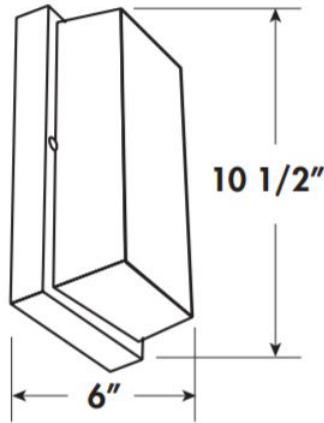

JOB NAME:

CAT#:

TYPE:

FEATURES & BENEFITS

- Wall or ceiling mount
- White powder coated aluminum base
- UL listed for wet locations
- Available in LED & incandescent

**Small
(FS112)**

**Medium
(FS113)**

DIMENSIONS

FS112

FS113

Extends: 4 1/2"
Height From
Center Mount: 5 1/4"

Dimensions and specifications subject to change without notice.

JOB NAME:

CAT#:

TYPE:

ORDERING