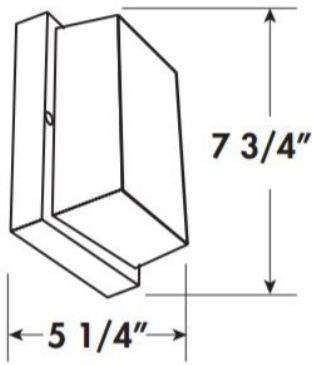

JOB NAME:

CAT#:

TYPE:

FEATURES & BENEFITS

- Wall or ceiling mount
- White powder coated aluminum base
- UL listed for wet locations
- Available in LED & incandescent

**Small
(FS112)**

**Medium
(FS113)**

DIMENSIONS

FS112

FS113

Extends: 4 1/2"
Height From
Center Mount: 5 1/4"

Dimensions and specifications subject to change without notice.

JOB NAME:

CAT#:

TYPE:

ORDERING