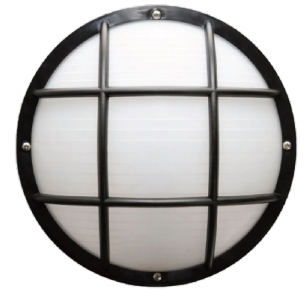

### APPLICATIONS

The CER is a round, commercial-grade wall or ceiling mounted fixture available in black or white, with frosted lens. Available with plain, grill, or eyelid lenses. Ideal for nautical applications. Wet location.

### FEATURES & BENEFITS

- Available in black or white with frosted lenses
- Fade and rust resistant composite constructions
- High power factor
- cUL<sub>US</sub> listed for wet locations
- 3 year warranty for MV and INC w/ lamp
- 5 year warranty for LED dimmable 120V Ambient temperature -40°C - +40°C
- Wall or ceiling mount

**FE361**

**FE362**

**FE363**