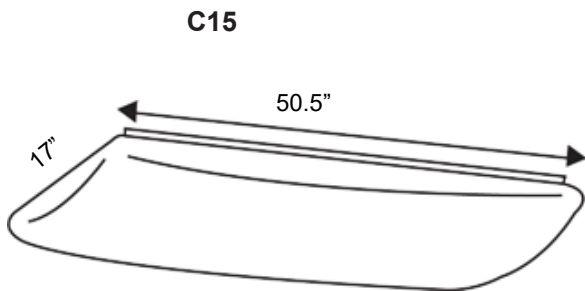

FEATURES & BENEFITS

- $L_{70} > 50,000$ hrs.
- White opal acrylic diffuser
- Diffuser self-aligns and hinges from either side when maintenance is required
- Min CRI 82
- Clean appearance with no exposed fasteners
- Each fixture is individually tested
- $cETL_{us}$ Listed for damp locations

DIMENSIONS

JOB NAME:

CAT#:

TYPE:

ORDERING

EXAMPLE: C15 24 LED 32 DMV 30

C

1. SERIES	2. SIZE	3. GEAR	4. WATTAGE/LUMENS	5. DRIVER	6. COLOR TEMP	7. EMERGENCY			
C	1524 17"W x 26.5" L	LED	C15-24				30 3000K 35 3500K 40 4000K 50 5000K	EM5 5W Emergency B/U EM 10W Emergency B/U	
			32 32 watts 2600 lumens	DMV 120-277V Multivolt 0-10V Dimmable					
			48 48 watts 3500 lumens						
			C26-24						
			24 24 watts 1800 lumens	D120 Triac Dimming 120VAC					
			36 36 watts 2900 lumens						
	948 11.75"W x 50.5" L		C9-48						
			32 32 watts 2600 lumens						
			48 48 watts 3500 lumens						
			C15-48						
			57 57 watts 4200 lumens						
			72 72 watts 5400 lumens						
1548 17"W x 50.5" L									