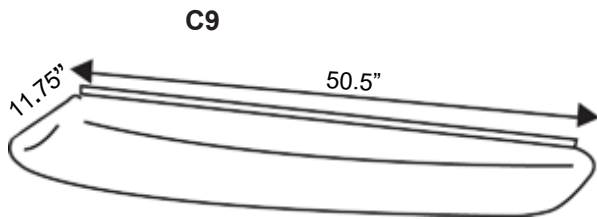

FEATURES & BENEFITS

- $L_{70} > 50,000$ hrs.
- White opal acrylic diffuser
- Diffuser self-aligns and hinges from either side when maintenance is required
- Min CRI 82
- Clean appearance with no exposed fasteners
- Each fixture is individually tested
- $cETL_{us}$ Listed for damp locations

DIMENSIONS

JOB NAME:

CAT#:

TYPE:

ORDERING

EXAMPLE: C15 24 LED 32 DMV 30

C

1. SERIES	2. SIZE	3. GEAR	4. WATTAGE/LUMENS	5. DRIVER	6. COLOR TEMP	7. EMERGENCY			
C	1524 17"W x 26.5" L	LED	C15-24				30 3000K 35 3500K 40 4000K 50 5000K	EM5 5W Emergency B/U EM 10W Emergency B/U	
			32 32 watts 2600 lumens	DMV 120-277V Multivolt 0-10V Dimmable					
			48 48 watts 3500 lumens						
			C26-24						
			24 24 watts 1800 lumens	D120 Triac Dimming 120VAC					
			36 36 watts 2900 lumens						
	948 11.75"W x 50.5" L		C9-48						
			32 32 watts 2600 lumens						
			48 48 watts 3500 lumens						
			C15-48						
			57 57 watts 4200 lumens						
			72 72 watts 5400 lumens						
1548 17"W x 50.5" L									