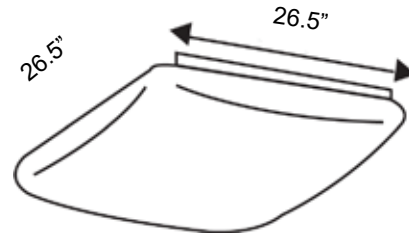

FEATURES & BENEFITS

- $L_{70} > 50,000$ hrs.
- White opal acrylic diffuser
- Diffuser self-aligns and hinges from either side when maintenance is required
- Min CRI 82
- Clean appearance with no exposed fasteners
- Each fixture is individually tested
- $cETL_{us}$ Listed for damp locations

DIMENSIONS

JOB NAME:

CAT#:

TYPE:

ORDERING

EXAMPLE: C15 24 LED 32 DMV 30

C

1. SERIES	2. SIZE	3. GEAR	4. WATTAGE/LUMENS	5. DRIVER	6. COLOR TEMP	7. EMERGENCY			
C	1524 17"W x 26.5" L	LED	C15-24				30 3000K 35 3500K 40 4000K 50 5000K	EM5 5W Emergency B/U EM 10W Emergency B/U	
			32 32 watts 2600 lumens	DMV 120-277V Multivolt 0-10V Dimmable					
			48 48 watts 3500 lumens						
			C26-24						
			24 24 watts 1800 lumens	D120 Triac Dimming 120VAC					
			36 36 watts 2900 lumens						
	948 11.75"W x 50.5" L		C9-48						
			32 32 watts 2600 lumens						
			48 48 watts 3500 lumens						
			C15-48						
			57 57 watts 4200 lumens						
			72 72 watts 5400 lumens						
1548 17"W x 50.5" L									