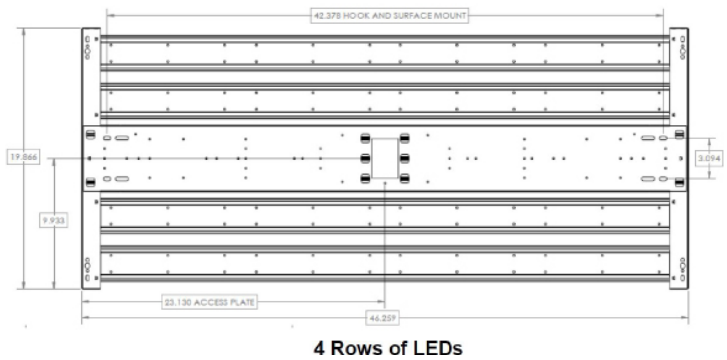

### FEATURES & BENEFITS

- Designed for surface, pendant, stem, or chain hanging
- Mounting holes provided for simple, fast installation
- Galvanized steel body
- Multiple KOs and access plate on back for rapid wiring
- cETL<sub>us</sub> listed

### DIMENSIONS

#### 24in Dimensions

#### 48in Dimensions

Dimensions and specifications subject to change without notice.

JOB NAME:

CAT#:

TYPE:

**ORDERING**

EXAMPLE: HBIA 48 LED 75 DMV 30 EM OS CS WG

HBIA		LED						
1. SERIES	2. SIZE	3. GEAR	4. WATTAGE/LUMENS	5. DRIVER	6. LENS	7. COLOR TEMP		
HBIA LED Industrial High Bay Open Frame	48	48" nominal length	LED	<b>24 in 2 Rows</b>	DMV 120-277V Multivolt 0-10V Dimmable	Blank No lens FR* Door Frame Frosted Smooth Acrylic	30	3000K
	24	24" nominal length		<b>24 in 4 Rows</b>			35	3500K
				<b>132</b> 132 Watts 20000 Lumens	DHV 347-480VAC 0-10V Dimming	*Estimate 12-20% light loss compared to no lens	40	4000K
				<b>48 in 2 Rows</b>			50	5000K
				<b>104</b> 104 Watts 15000 Lumens				
				<b>132</b> 132 Watts 20000 Lumens				
				<b>175</b> 175 Watts 25000 Lumens				
				<b>48 in 4 Rows</b>				
				<b>215</b> 215 Watts 30000 Lumens				
				<b>280</b> 280 Watts 40000 Lumens				
			<b>355</b> 355 Watts 50000 Lumens					