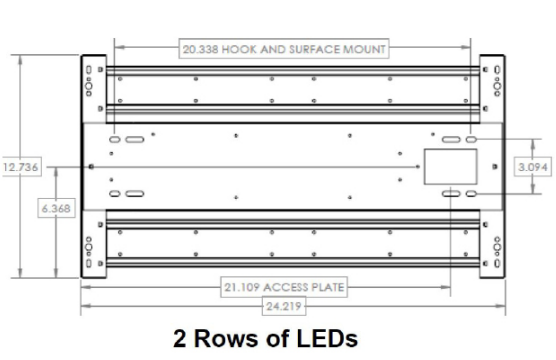

### FEATURES & BENEFITS

- Designed for surface, pendant, stem, or chain hanging
- Mounting holes provided for simple, fast installation
- Galvanized steel body
- Multiple KOs and access plate on back for rapid wiring
- cETL<sub>us</sub> listed

### DIMENSIONS

#### 24in Dimensions

#### 48in Dimensions

Dimensions and specifications subject to change without notice.

JOB NAME:

CAT#:

TYPE:

**ORDERING**

EXAMPLE: HBIA 48 LED 75 DMV 30 EM OS CS WG

HBIA		LED						
1. SERIES	2. SIZE	3. GEAR	4. WATTAGE/LUMENS	5. DRIVER	6. LENS	7. COLOR TEMP		
HBIA LED Industrial High Bay Open Frame	48	48" nominal length	LED	<b>24 in 2 Rows</b>	DMV 120-277V Multivolt 0-10V Dimmable	Blank No lens FR* Door Frame Frosted Smooth Acrylic	30	3000K
	24	24" nominal length		<b>24 in 4 Rows</b>			35	3500K
				<b>132</b> 132 Watts 20000 Lumens	DHV 347-480VAC 0-10V Dimming	*Estimate 12-20% light loss compared to no lens	40	4000K
				<b>48 in 2 Rows</b>			50	5000K
				<b>104</b> 104 Watts 15000 Lumens				
				<b>132</b> 132 Watts 20000 Lumens				
				<b>175</b> 175 Watts 25000 Lumens				
				<b>48 in 4 Rows</b>				
				<b>215</b> 215 Watts 30000 Lumens				
				<b>280</b> 280 Watts 40000 Lumens				
			<b>355</b> 355 Watts 50000 Lumens					