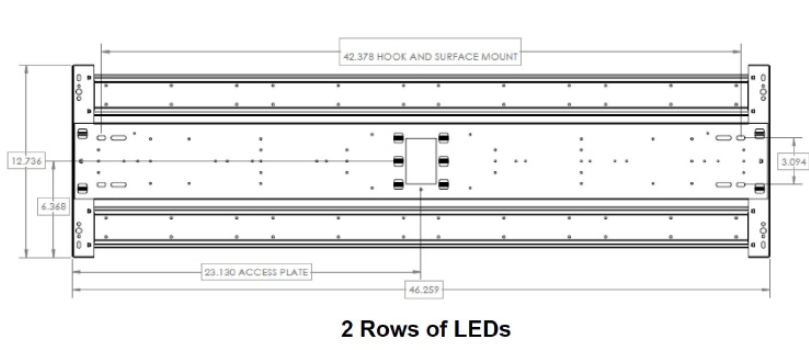

### FEATURES & BENEFITS

- Designed for surface, pendant, stem, or chain hanging
- Mounting holes provided for simple, fast installation
- Galvanized steel body
- Multiple KOs and access plate on back for rapid wiring
- cETL<sub>us</sub> listed

### DIMENSIONS

#### 24in Dimensions

#### 48in Dimensions

Dimensions and specifications subject to change without notice.

JOB NAME:

CAT#:

TYPE:

**ORDERING**

EXAMPLE: HBIA 48 LED 75 DMV 30 EM OS CS WG

HBIA		LED						
1. SERIES	2. SIZE	3. GEAR	4. WATTAGE/LUMENS	5. DRIVER	6. LENS	7. COLOR TEMP		
HBIA LED Industrial High Bay Open Frame	48	48" nominal length	LED	<b>24 in 2 Rows</b>	DMV 120-277V Multivolt 0-10V Dimmable	Blank No lens FR* Door Frame Frosted Smooth Acrylic	30	3000K
	24	24" nominal length		<b>24 in 4 Rows</b>			35	3500K
				<b>132</b> 132 Watts 20000 Lumens	DHV 347-480VAC 0-10V Dimming	*Estimate 12-20% light loss compared to no lens	40	4000K
				<b>48 in 2 Rows</b>			50	5000K
				<b>104</b> 104 Watts 15000 Lumens				
				<b>132</b> 132 Watts 20000 Lumens				
				<b>175</b> 175 Watts 25000 Lumens				
				<b>48 in 4 Rows</b>				
				<b>215</b> 215 Watts 30000 Lumens				
				<b>280</b> 280 Watts 40000 Lumens				
			<b>355</b> 355 Watts 50000 Lumens					