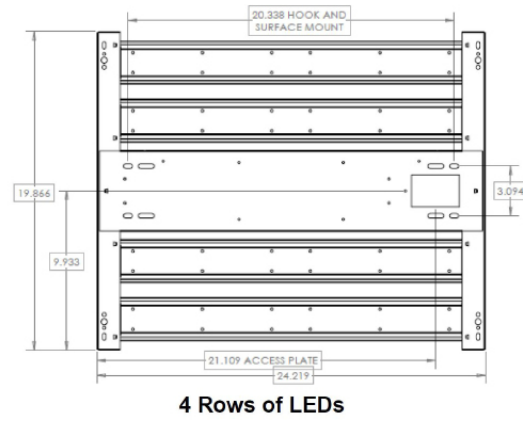

### FEATURES & BENEFITS

- Designed for surface, pendant, stem, or chain hanging
- Mounting holes provided for simple, fast installation
- Galvanized steel body
- Multiple KOs and access plate on back for rapid wiring
- cETL<sub>us</sub> listed

### DIMENSIONS

#### 24in Dimensions

#### 48in Dimensions

Dimensions and specifications subject to change without notice.

JOB NAME:

CAT#:

TYPE:

**ORDERING**

EXAMPLE: HBIA 48 LED 75 DMV 30 EM OS CS WG

HBIA		LED						
1. SERIES	2. SIZE	3. GEAR	4. WATTAGE/LUMENS	5. DRIVER	6. LENS	7. COLOR TEMP		
HBIA LED Industrial High Bay Open Frame	48	48" nominal length	LED	<b>24 in 2 Rows</b>	DMV 120-277V Multivolt 0-10V Dimmable	Blank No lens FR* Door Frame Frosted Smooth Acrylic	30	3000K
	24	24" nominal length		<b>24 in 4 Rows</b>			35	3500K
				<b>132</b> 132 Watts 20000 Lumens	DHV 347-480VAC 0-10V Dimming	*Estimate 12-20% light loss compared to no lens	40	4000K
				<b>48 in 2 Rows</b>			50	5000K
				<b>104</b> 104 Watts 15000 Lumens				
				<b>132</b> 132 Watts 20000 Lumens				
				<b>175</b> 175 Watts 25000 Lumens				
				<b>48 in 4 Rows</b>				
				<b>215</b> 215 Watts 30000 Lumens				
				<b>280</b> 280 Watts 40000 Lumens				
			<b>355</b> 355 Watts 50000 Lumens					