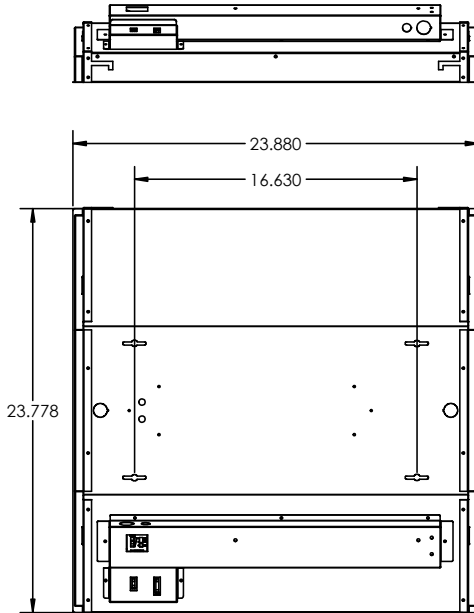

Fixture housing is made of 22 gauge steel, powder coated with high reflectance white paint to provide optimal light output.

CUR fixtures are designed for grid mounting only.

FEATURES & BENEFITS

- 2 standard sizes – 2ft x 2ft & 2ft x 4ft
- Many lumen package / wattage options via 4 position switch
- Multiple Kelvin temperature options (3000K, 3500K, 4000K) via 3 position switch
- Emergency battery backup options available
- CRI >80
- >50,000 hrs of L70 LED life
- Rated for dry and damp locations
- 0-10 Volt dimmable 120-277V
- Power factor >0.90
- 5 year warranty

Dimensions and specifications subject to change without notice.

JOB NAME:

CAT#:

TYPE:

ORDERING

EXAMPLE: CUR FR 22L P45M4950M DMV MCT EM

CUR

1. SERIES	2. LENGTH	3. HEIGHT	4. WATTAGE/LUMENS	5. DRIVER	6. CRI
CUR	FR Frosted	22L 24" X 24" 24L 24" X 48"	P45M4950M P55M6050M	DMV 120-277V Multivolt 0-10V Dimmable	MCT Multiple Color Temperature 3000K, 3500K, 4000K on a 3- positions switch
			22L Defaulted 45 Watts / 4950 Lumens 45 Watts / 4950 Lumens, 36 Watts / 3960 Lumens, 27 Watts / 2970 Lumens, 20 Watts / 2200 Lumens options on a 4-positions switch.		
			24L Defaulted 55 Watts / 6050 Lumens 55 Watts / 6050 Lumens, 4 Watts / 4840 Lumens, 33 Watts / 3630 Lumens, 25 Watts / 2750 Lumens options on a 4-positions switch.		

12. EM (O)⁵

EM 14Watt Emergency
Battery Backup⁵

JOB NAME:

CAT#:

TYPE:

DRAWINGS

2X2

2X4

Dimensions and specifications subject to change without notice.