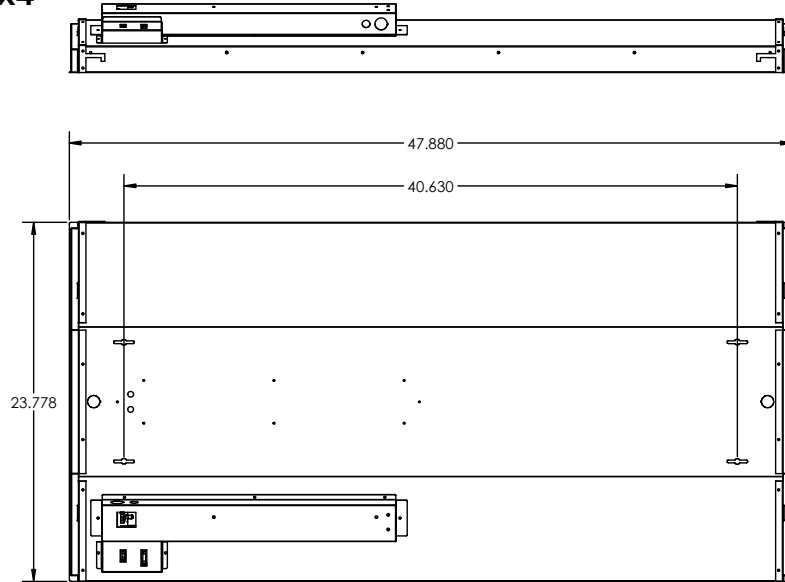

Fixture housing is made of 22 gauge steel, powder coated with high reflectance white paint to provide optimal light output.

CUR fixtures are designed for grid mounting only.

FEATURES & BENEFITS

- 2 standard sizes – 2ft x 2ft & 2ft x 4ft
- Many lumen package / wattage options via 4 position switch
- Multiple Kelvin temperature options (3000K, 3500K, 4000K) via 3 position switch
- Emergency battery backup options available
- CRI >80
- >50,000 hrs of L70 LED life
- Rated for dry and damp locations
- 0-10 Volt dimmable 120-277V
- Power factor >0.90
- 5 year warranty

Dimensions and specifications subject to change without notice.

JOB NAME:

CAT#:

TYPE:

ORDERING

EXAMPLE: CUR FR 22L P45M4950M DMV MCT EM

CUR

1. SERIES	2. LENGTH	3. HEIGHT	4. WATTAGE/LUMENS	5. DRIVER	6. CRI
CUR	FR Frosted	22L 24" X 24" 24L 24" X 48"	P45M4950M P55M6050M	DMV 120-277V Multivolt 0-10V Dimmable	MCT Multiple Color Temperature 3000K, 3500K, 4000K on a 3- positions switch
			22L Defaulted 45 Watts / 4950 Lumens 45 Watts / 4950 Lumens, 36 Watts / 3960 Lumens, 27 Watts / 2970 Lumens, 20 Watts / 2200 Lumens options on a 4-positions switch.		
			24L Defaulted 55 Watts / 6050 Lumens 55 Watts / 6050 Lumens, 4 Watts / 4840 Lumens, 33 Watts / 3630 Lumens, 25 Watts / 2750 Lumens options on a 4-positions switch.		

12. EM (O)⁵

EM 14Watt Emergency
Battery Backup⁵

JOB NAME:

CAT#:

TYPE:

DRAWINGS

2X2

2X4

Dimensions and specifications subject to change without notice.