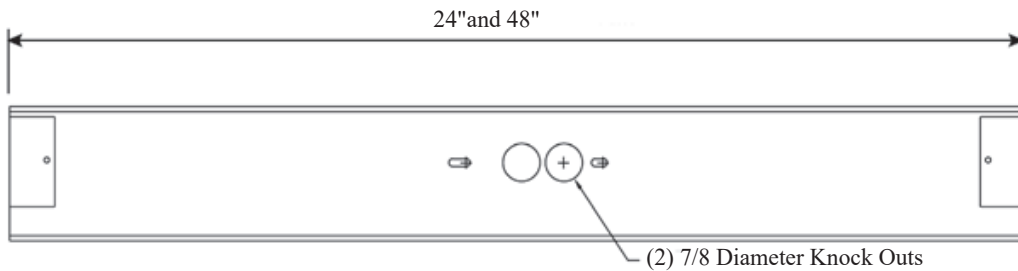

JOB NAME:

CAT#:

TYPE:

APPLICATIONS

Angled LED chrome fixtures provide softly angled light. Designed for bathrooms, kitchens, bulletin boards and above vanity mirrors.

Housing and ends are die-formed from cold rolled steel. Finish is post chrome plated on housing and end caps. One piece end caps fasten with singleacorn type nut. Extruded white translucent acrylic diffuser provides soft illumination. Diffuser is retained by a grooved formation running the length of the fixture and is held in place by the end caps. Mounting holes are provided. Mounts over electrical junction box. Knockouts are provided for flexible conduit attachment. Optional decorative contour bands are available when units are row mounted.

- Post chrome plated steel housing is standard
- Smooth white opal acrylic wraparound diffuser
- Single or continuous row mounting with optional contour band
- Highest quality long life LED
- Min CRI 82
- Double the life expectancy of fluorescent technology
- Optional white enamel finish available
- Every fixture individually tested
- ETL Listed for damp locations

DIMENSIONS

Dimensions and specifications subject to change without notice.

JOB NAME:

CAT#:

TYPE:

ORDERING

EXAMPLE: 74 24 LED 24 DMV 30

74		LED							
1. SERIES	2. SIZE	3. GEAR	4. WATTAGE/LUMENS		5. DRIVER		6. HOUSING		7. COLOR TEMP
74	24 24" 48 48"	LED	<u>2 Ft.</u>		DMV	120-277V Multivolt 0-10V Dimmable	(Blank)	Chrome (std)	30 3000K
			24 24 Watts 2250 Lumens		SDMV	Step dimming Multivolt	WH	White	35 3500K
			<u>4 Ft.</u>		DHV	347-480VAC 0-10V Dimming			40 4000K
			24 24 Watts 2250 Lumens		D347V	347VAC 0-10V Dimming			50 5000K
			48 48 Watts 4500 Lumens		D120	Triac Dimming 120VAC			
			57 57 Watts 5100 Lumens		D277	Triac Dimming 277VAC			