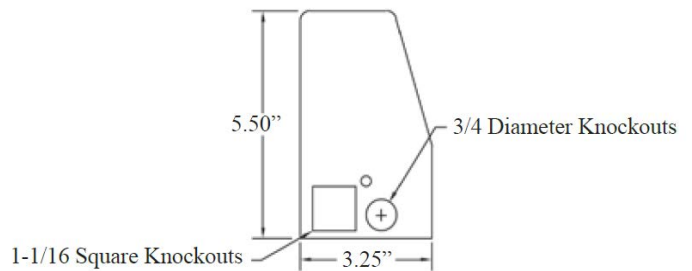

JOB NAME:

CAT#:

TYPE:

APPLICATIONS

Angled LED chrome fixtures provide softly angled light. Designed for bathrooms, kitchens, bulletin boards and above vanity mirrors.

Housing and ends are die-formed from cold rolled steel. Finish is post chrome plated on housing and end caps. One piece end caps fasten with singleacorn type nut. Extruded white translucent acrylic diffuser provides soft illumination. Diffuser is retained by a grooved formation running the length of the fixture and is held in place by the end caps. Mounting holes are provided. Mounts over electrical junction box. Knockouts are provided for flexible conduit attachment. Optional decorative contour bands are available when units are row mounted.

- Post chrome plated steel housing is standard
- Smooth white opal acrylic wraparound diffuser
- Single or continuous row mounting with optional contour band
- Highest quality long life LED
- Min CRI 82
- Double the life expectancy of fluorescent technology
- Optional white enamel finish available
- Every fixture individually tested
- ETL Listed for damp locations

DIMENSIONS

Dimensions and specifications subject to change without notice.

JOB NAME:

CAT#:

TYPE:

ORDERING

EXAMPLE: 74 24 LED 24 DMV 30

74		LED							
1. SERIES	2. SIZE	3. GEAR	4. WATTAGE/LUMENS		5. DRIVER		6. HOUSING		7. COLOR TEMP
74	24 24" 48 48"	LED	<u>2 Ft.</u>		DMV	120-277V Multivolt 0-10V Dimmable	(Blank)	Chrome (std)	30 3000K
			24 24 Watts 2250 Lumens		SDMV	Step dimming Multivolt	WH	White	35 3500K
			<u>4 Ft.</u>		DHV	347-480VAC 0-10V Dimming			40 4000K
			24 24 Watts 2250 Lumens		D347V	347VAC 0-10V Dimming			50 5000K
			48 48 Watts 4500 Lumens		D120	Triac Dimming 120VAC			
			57 57 Watts 5100 Lumens		D277	Triac Dimming 277VAC			