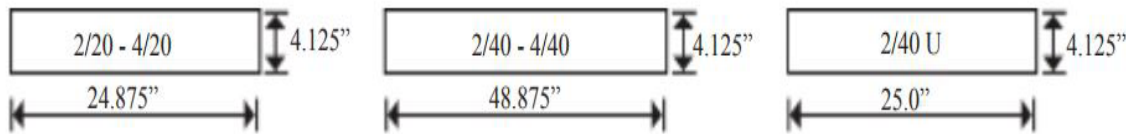

- Surface or pendant mounting
- Beautiful matte lens for even light distribution
- Highest quality long life LED
- Double the life expectancy of fluorescent technology
- cETL_{US} Listed

DIMENSIONS

W x L x H in inches

- 25.0W x 25.0L x 4.125Dp
- 11.5W x 48.875L x 4.125Dp
- 16.75W x 48.875L x 4.125Dp

Side

End

JOB NAME:

CAT#:

TYPE:

ORDERING

EXAMPLE: CWN 14 LED 32 DMV WH MW 30