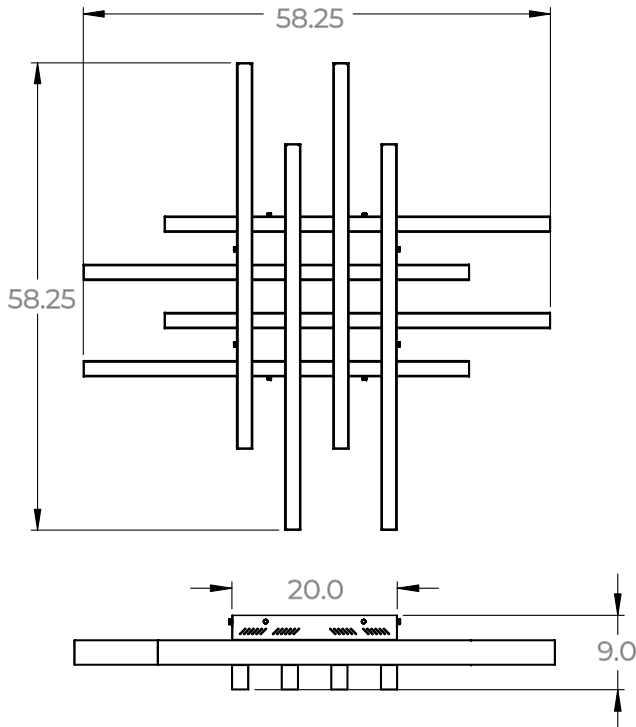

JOB NAME:

CAT#:

TYPE:

APPLICATIONS

Invigorate your space with a crisp, original linear LED cross-fixture system – the Nova Luminaire. Paired with a specially-designed mounting system, this fixture delivers bright, white and energy-efficient illumination for office or retail spaces. Via two staggered tiers of simple L23 luminaires, create an intriguing, contemporary look by either mounting to the ceiling or wall to add beauty and sophistication to any space.

DIMENSIONS

Dimensions in Inches

Mounting Bracket

NOTE: Values shown are typical or recorded under standardized conditions at 25°C. Actual performance may vary based on environment or application. Specifications are subject to change without notice. We reserve the right to change design, materials, LED's and finish in any way that will not alter installed appearance or reduce function and performance.

JOB NAME:

CAT#:

TYPE:

ORDERING

EXAMPLE: L23CH S 58X58 LED 160 DMV WH FR 30 BK EM14

L23CH		S		LED						
1. SERIES	2. MOUNTING	3. SIZE		4. GEAR	5. WATTAGE/LUMENS		6. DRIVER		7. FINISH ¹	
L23CH	S Surface	58X58	58x58"	LED	58 in. x 58 in.		DMV	120-277V	BK	Black
					148	148 Watts 17,020 Lumens		Multivolt	SI	Silver
					266	266 Watts 30,590 Lumens		0-10V	WH	White
								Dimmable		