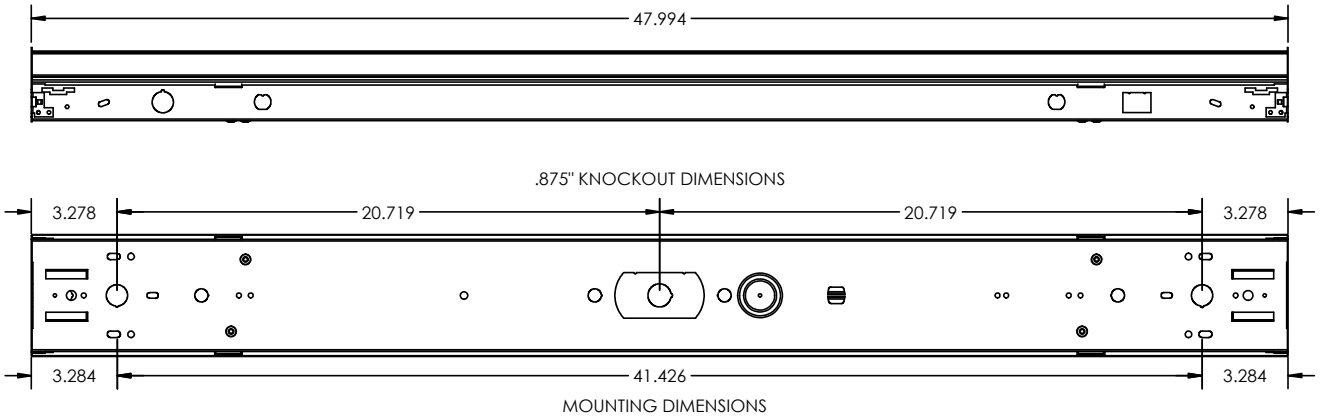

FEATURES & BENEFITS

- Extruded frosted acrylic Lens
- Available in 24", 48", and 96" (2', 4', & 8') lengths
- Easy assembly and maintenance
- L₇₀ > 60,000 hrs.

DIMENSIONS

W x L x H in inches

24 in: 4.25"W x 24.00"L x 3.25"H

48 in: 4.25"W x 48.00"L x 3.25"H

96 in: 4.25"W x 96.00"L x 3.25"H

JOB NAME:

CAT#:

TYPE:

ORDERING

EXAMPLE: 44FSF 24 LED 18 DMV FR 30

44FSF		LED					
1. SERIES	2. LENGTH	3. GEAR	4. WATTAGE/LUMENS		5. DRIVER	6. LENS	7. COLOR TEMP
44FSF LED Premium Lensed Strip	24 24" long 48 48" long 96 96" long	LED	24 in.		DMV 120-277V Multivolt 0-10V Dimmable	FR Frosted	30 3000K 35 3500K 40 4000K 50 5000K
			14 14 Watts 2016 Lumens 18 18 Watts 2592 Lumens 28 28 Watts 4035 Lumens 33 33 Watts 4752 Lumens				
			48 in.				
			28 28 Watts 4035 Lumens 31 31 Watts 4464 Lumens 48 48 Watts 6912 Lumens 57 57 Watts 8208 Lumens 62 62 Watts 8928 Lumens				
			96 in.				
			48 48 Watts 6912 Lumens 57 57 Watts 8208 Lumens 62 62 Watts 8928 Lumens 97 97 Watts 13968 Lumens 114 114 Watts 16416 Lumens 124 124 Watts 17856 Lumens				

ACCESSORIES

A144-2 (2)V-hooks and (2) 2 ft chains

Notes:
'(O) is optional

NOTE: Values shown are typical or recorded under standardized conditions at 25°C. Actual performance may vary based on environment or application. Specifications are subject to change without notice. We reserve the right to change design, materials, LED's and finish in any way that will not alter installed appearance or reduce function and performance.

JOB NAME:

CAT#:

TYPE:

DIMENSIONS

24L

48L

96L