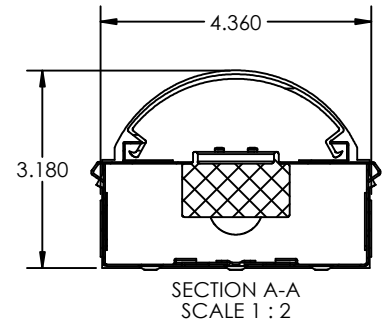

FEATURES & BENEFITS

- Extruded frosted acrylic Lens
- Available in 24", 48", and 96" (2', 4', & 8') lengths
- Easy assembly and maintenance
- L₇₀ > 60,000 hrs.

DIMENSIONS

W x L x H in inches

24 in: 4.25"W x 24.00"L x 3.25"H

48 in: 4.25"W x 48.00"L x 3.25"H

96 in: 4.25"W x 96.00"L x 3.25"H

JOB NAME:

CAT#:

TYPE:

ORDERING

EXAMPLE: 44FSF 24 LED 18 DMV FR 30

44FSF		LED					
1. SERIES	2. LENGTH	3. GEAR	4. WATTAGE/LUMENS		5. DRIVER	6. LENS	7. COLOR TEMP
44FSF LED Premium Lensed Strip	24 24" long 48 48" long 96 96" long	LED	24 in.		DMV 120-277V Multivolt 0-10V Dimmable	FR Frosted	30 3000K 35 3500K 40 4000K 50 5000K
			14 14 Watts 2016 Lumens 18 18 Watts 2592 Lumens 28 28 Watts 4035 Lumens 33 33 Watts 4752 Lumens				
			48 in.				
			28 28 Watts 4035 Lumens 31 31 Watts 4464 Lumens 48 48 Watts 6912 Lumens 57 57 Watts 8208 Lumens 62 62 Watts 8928 Lumens				
			96 in.				
			48 48 Watts 6912 Lumens 57 57 Watts 8208 Lumens 62 62 Watts 8928 Lumens 97 97 Watts 13968 Lumens 114 114 Watts 16416 Lumens 124 124 Watts 17856 Lumens				

ACCESSORIES

A144-2 (2)V-hooks and (2) 2 ft chains

Notes:
'(O) is optional

NOTE: Values shown are typical or recorded under standardized conditions at 25°C. Actual performance may vary based on environment or application. Specifications are subject to change without notice. We reserve the right to change design, materials, LED's and finish in any way that will not alter installed appearance or reduce function and performance.

JOB NAME:

CAT#:

TYPE:

DIMENSIONS

24L

48L

96L