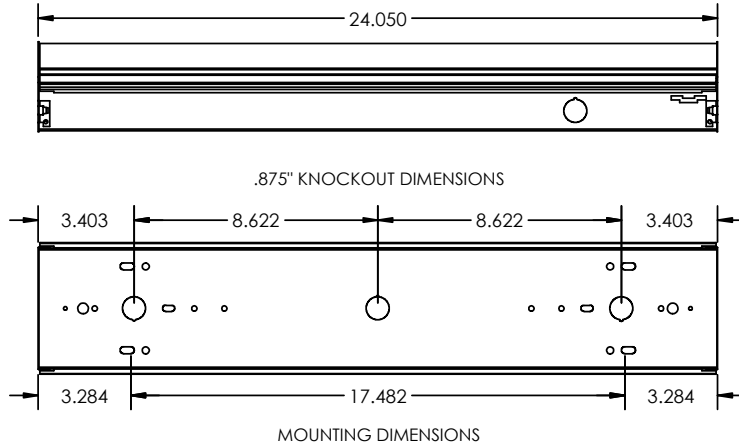

FEATURES & BENEFITS

- Extruded frosted acrylic Lens
- Available in 24", 48", and 96" (2', 4', & 8') lengths
- Easy assembly and maintenance
- L₇₀ > 60,000 hrs.

DIMENSIONS

W x L x H in inches

24 in: 4.25"W x 24.00"L x 3.25"H

48 in: 4.25"W x 48.00"L x 3.25"H

96 in: 4.25"W x 96.00"L x 3.25"H

JOB NAME:

CAT#:

TYPE:

ORDERING

EXAMPLE: 44FSF 24 LED 18 DMV FR 30

44FSF		LED					
1. SERIES	2. LENGTH	3. GEAR	4. WATTAGE/LUMENS		5. DRIVER	6. LENS	7. COLOR TEMP
44FSF LED Premium Lensed Strip	24 24" long 48 48" long 96 96" long	LED	24 in.		DMV 120-277V Multivolt 0-10V Dimmable	FR Frosted	30 3000K 35 3500K 40 4000K 50 5000K
			14 14 Watts 2016 Lumens 18 18 Watts 2592 Lumens 28 28 Watts 4035 Lumens 33 33 Watts 4752 Lumens				
			48 in.				
			28 28 Watts 4035 Lumens 31 31 Watts 4464 Lumens 48 48 Watts 6912 Lumens 57 57 Watts 8208 Lumens 62 62 Watts 8928 Lumens				
			96 in.				
			48 48 Watts 6912 Lumens 57 57 Watts 8208 Lumens 62 62 Watts 8928 Lumens 97 97 Watts 13968 Lumens 114 114 Watts 16416 Lumens 124 124 Watts 17856 Lumens				

ACCESSORIES

A144-2 (2)V-hooks and (2) 2 ft chains

Notes:
'(O) is optional

NOTE: Values shown are typical or recorded under standardized conditions at 25°C. Actual performance may vary based on environment or application. Specifications are subject to change without notice. We reserve the right to change design, materials, LED's and finish in any way that will not alter installed appearance or reduce function and performance.

JOB NAME:

CAT#:

TYPE:

DIMENSIONS

24L

48L

96L