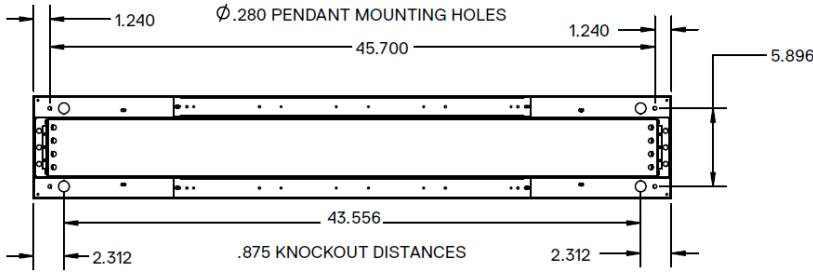

JOB NAME:

CAT#:

TYPE:

DIMENSIONS

Pendant Mount

BACK VIEW