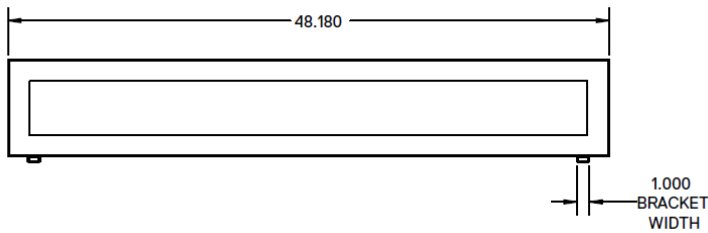

### DIMENSIONS

**Pendant Mount**

BACK VIEW

TOP

**Wall Mount**

BRACKET DEPTH, SCREW TO  
WOODEN STUD, DRYWALL  
AROUND THE BRACKET

JOB NAME:

CAT#:

TYPE:

**ORDERING**

EXAMPLE: LL P 48 LED 24 DMV WH MW 8 30 EM

**LL**

1. SERIES	2. MOUNTING	3. SIZE	4. GEAR	5. WATTAGE/LUMENS	6. DRIVER
LL	<b>P</b> Low Profile Pendant <b>S</b> Low Profile Surface Mount <b>W</b> Low Profile Wall Mount	<b>48</b> 48" <b>96</b> 96"	<b>LED</b> <b>(blank)</b> Downlight only <b>1U2D</b> 1/3 uplight, 2/3 downlight <b>2U1D</b> 2/3 uplight, 1/3 downlight	<b>48"</b> <b>24</b> 24 Watts, 2400 lumens <b>36</b> 36 Watts, 3600 lumens <b>48</b> 8 Watts, 4800 lumens <b>54</b> 54 Watts, 5400 lumens  <b>96"</b> <b>72</b> 72 Watts, 7200 lumens <b>96</b> 96 Watts, 9600 lumens <b>108</b> 108 Watts, 10800 lumens	<b>DMV</b> 0-10V Dimming, 120-277V Multivolt  <b>D1MV</b> 0-10V Dimming, 120-277V Multivolt (dim to 1%)