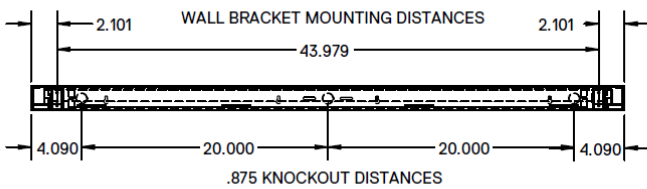

Wall Mount

BRACKET DEPTH, SCREW TO
WOODEN STUD, DRYWALL
AROUND THE BRACKET