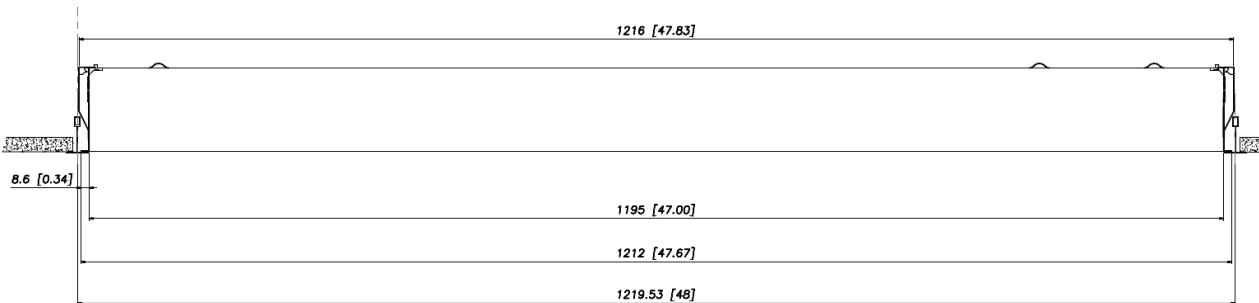

### DIMENSIONS

- 1x4**  
12"Wx47"Lx3.26"H
- 2x4**  
12"Wx47"Lx3.26"H
- 2x2**  
24"Wx24"Lx3.26H

**2x4**

End View

Side View

JOB NAME:

CAT#:

TYPE:

**DIMENSIONS**

- 1x4**  
12"Wx47"Lx3.26"H
- 2x4**  
12"Wx47"Lx3.26"H
- 2x2**  
24"Wx24"Lx3.26H

**2x2**

JOB NAME:

CAT#:

TYPE:

**ORDERING**

EXAMPLE: RDISA 14 LED 28 FR DMV 30 EM SS WP