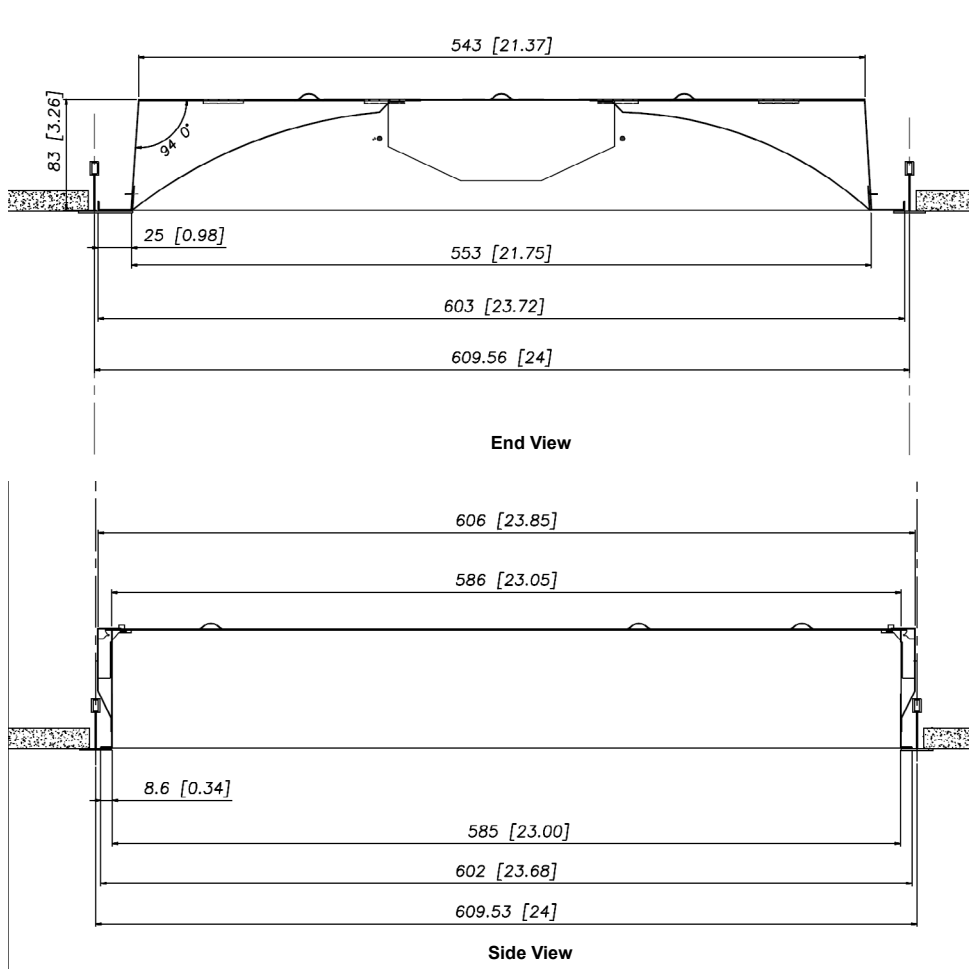

### DIMENSIONS

- 1x4**  
12"Wx47"Lx3.26"H
- 2x4**  
12"Wx47"Lx3.26"H
- 2x2**  
24"Wx24"Lx3.26H

**2x4**

End View

Side View

JOB NAME:

CAT#:

TYPE:

**DIMENSIONS**

- 1x4**  
12"Wx47"Lx3.26"H
- 2x4**  
12"Wx47"Lx3.26"H
- 2x2**  
24"Wx24"Lx3.26H

**2x2**

JOB NAME:

CAT#:

TYPE:

**ORDERING**

EXAMPLE: RDISA 14 LED 28 FR DMV 30 EM SS WP