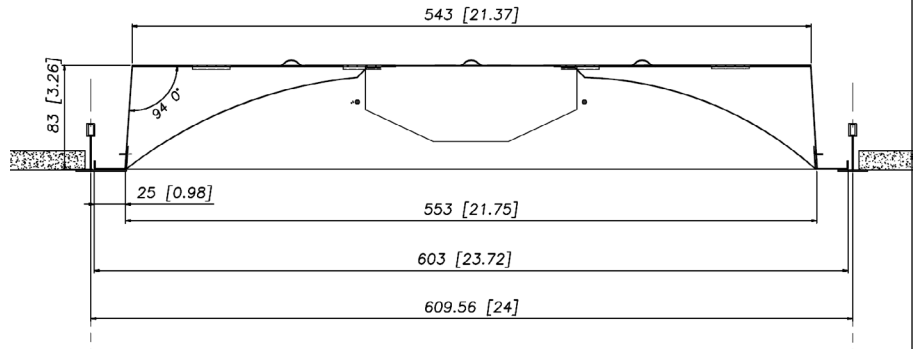

### DIMENSIONS

- 1x4**  
12"Wx47"Lx3.26"H
- 2x4**  
12"Wx47"Lx3.26"H
- 2x2**  
24"Wx24"Lx3.26H

**2x4**

End View

Side View

JOB NAME:

CAT#:

TYPE:

**DIMENSIONS**

- 1x4**  
12"Wx47"Lx3.26"H
- 2x4**  
12"Wx47"Lx3.26"H
- 2x2**  
24"Wx24"Lx3.26H

**2x2**

JOB NAME:

CAT#:

TYPE:

**ORDERING**

EXAMPLE: RDISA 14 LED 28 FR DMV 30 EM SS WP