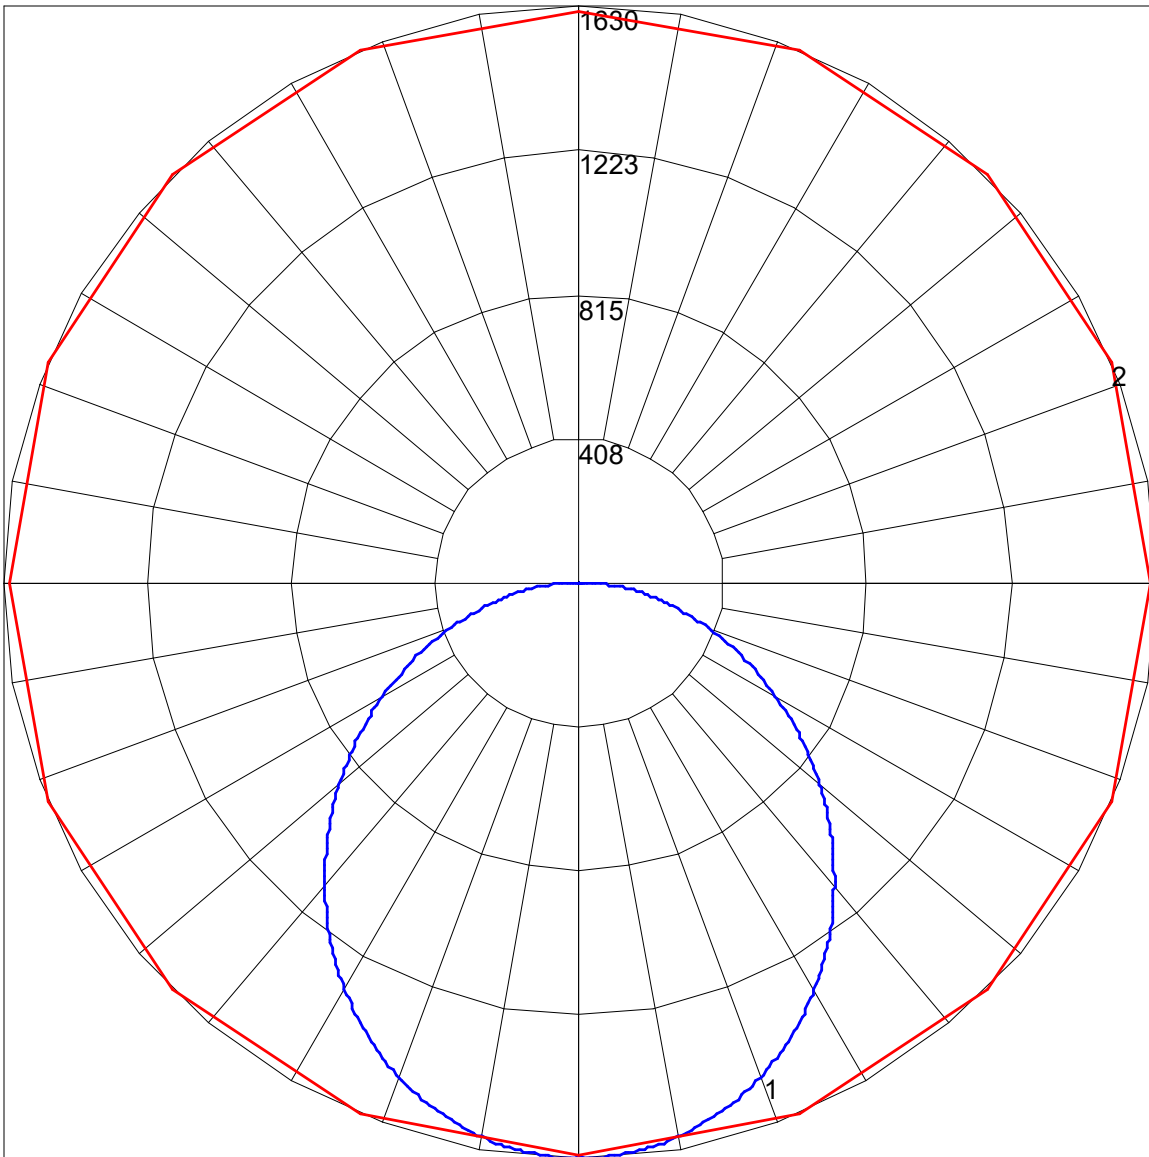

**CHARACTERISTICS**

Lumens Per Lamp	N.A. (absolute)
Total Lamp Lumens	N.A. (absolute)
Luminaire Lumens	4600
Total Luminaire Efficiency	N.A.
Luminaire Efficacy Rating (LER)	144
Total Luminaire Watts	32
Ballast Factor	1.00
CIE Type	Direct
Spacing Criterion (0-180)	1.20
Spacing Criterion (90-270)	1.28
Spacing Criterion (Diagonal)	1.36
Basic Luminous Shape	Rectangular
Luminous Length (0-180)	1.17 m
Luminous Width (90-270)	0.50 m
Luminous Height	0.00 m

Total Luminaire Efficiency = N.A. %

**ZONAL LUMEN SUMMARY**

Zone	Lumens
0-10	153.69
10-20	438.53
20-30	659.51
30-40	786.14
40-50	805.29
50-60	726.76
60-70	577.87
70-80	367.09
80-90	85.18
90-100	0.01
100-110	0.00
110-120	0.00
120-130	0.00
130-140	0.00
140-150	0.00
150-160	0.00
160-170	0.00
170-180	0.00

POLAR GRAPH

Maximum Candela = 1630.109 Located At Horizontal Angle = 22.5, Vertical Angle = .5  
# 1 - Vertical Plane Through Horizontal Angles (22.5 - 202.5) (Through Max. Cd.)  
# 2 - Horizontal Cone Through Vertical Angle (.5) (Through Max. Cd.)