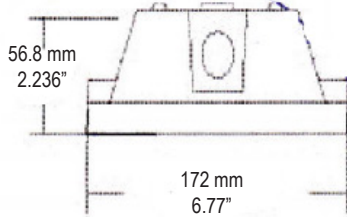

CAT#

JOB NAME

TYPE

DIMENSIONS

Side View

DLC Listed	
VW4-LED23DMVSSFxx	xx=30,35,40,50
VW4-LED35DMVSSFxx	xx=30,35,40,50
VW4-LED48DMVSSFxx	xx=30,35,40,50
VW4-LED57DMVSSFxx	xx=30,35,40,50

Dimensions	Length	Width
2 ft.	27.68"	7.33"
4 ft.	51.85"	7.33"
8 ft.	100.00"	7.33"

Fixture Depth Options	
SSC + SSF	4.27"
RF + RC	4.38"
SC + SF	5.75"

End View

SSF Lens
SSC Lens

RC
RF

SC
SF

ACCESSORIES

Clips and Hangers Accessories

- ◆ Replacement white latch
- ◆ 2 Ft. & 4 Ft. - H123