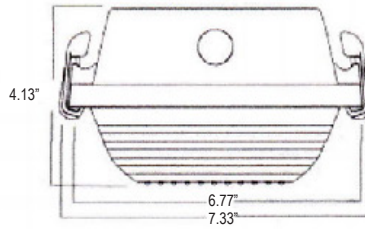

CAT#

JOB NAME

TYPE

DIMENSIONS

Side View

DLC Listed	
VW4-LED23DMVSSFxx	xx=30,35,40,50
VW4-LED35DMVSSFxx	xx=30,35,40,50
VW4-LED48DMVSSFxx	xx=30,35,40,50
VW4-LED57DMVSSFxx	xx=30,35,40,50

Dimensions	Length	Width
2 ft.	27.68"	7.33"
4 ft.	51.85"	7.33"
8 ft.	100.00"	7.33"

Fixture Depth Options	
SSC + SSF	4.27"
RF + RC	4.38"
SC + SF	5.75"

End View

SSF Lens
SSC Lens

RC
RF

SC
SF

ACCESSORIES

Clips and Hangers Accessories

- ◆ Replacement white latch
- ◆ 2 Ft. & 4 Ft. - H123