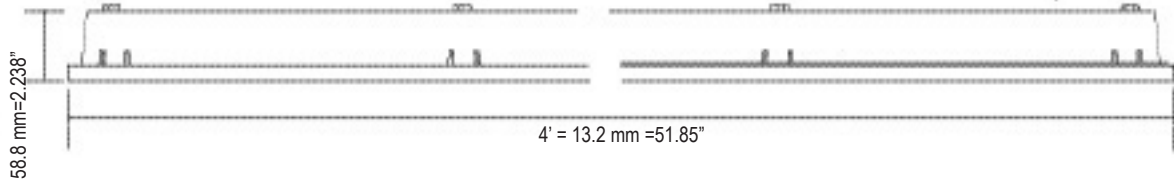

CAT#

JOB NAME

TYPE

DIMENSIONS

Side View

DLC Listed	
VW4-LED23DMVSSFxx	xx=30,35,40,50
VW4-LED35DMVSSFxx	xx=30,35,40,50
VW4-LED48DMVSSFxx	xx=30,35,40,50
VW4-LED57DMVSSFxx	xx=30,35,40,50

Dimensions	Length	Width
2 ft.	27.68"	7.33"
4 ft.	51.85"	7.33"
8 ft.	100.00"	7.33"

Fixture Depth Options	
SSC + SSF	4.27"
RF + RC	4.38"
SC + SF	5.75"

End View

SSF Lens
SSC Lens

RC
RF

SC
SF

ACCESSORIES

Clips and Hangers Accessories

- ◆ Replacement white latch
- ◆ 2 Ft. & 4 Ft. - H123