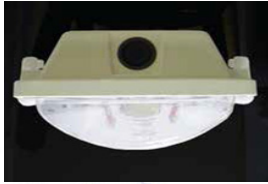

FEATURES & BENEFITS

- ◆ Ease of Installation and Maintenance
- ◆ Visually familiar light sourcing
- ◆ Poured in place gasket seals the enclosures from most hostile environments
- ◆ Economical Mounting System can provide dramatic savings on installation labor, thus reducing costs
- ◆ Very tough diffusers resist breakage and reduce replacement and maintenance costs
- ◆ Available in 2', 4' & 8' lengths.
- ◆ Frosted lens for reducing direct glare and image of the LED
- ◆ Optional durable stainless steel mounting hardware
- ◆ No need to drill through the housing for installation
- ◆ Optional stainless steel bail for chain/cable hung installations
- ◆ Min CRI 84
- ◆ Calculated Life: L70 >93,000 hrs
- ◆ Operating range: -22°F to +115°F
- ◆ DLC listed in certain models

SPECIFICATIONS

High quality enclosed fiberglass fixture features a unique continuous poured gasket which completely fills channel for maximum seal integrity. Diffuser is held in place with POM retaining latches. Stainless steel latches are recommended for the following applications: agriculture, car washes, food processing and swimming pools. Hole is 7/8" diameter and is provided with a plastic plug on one end for conduit attachment. Offset mounting pads which keeps luminaire level and slightly off of mounting surface are formed within the housing. Standard diffuser is high impact acrylic with textured pattern designed for high efficiency while providing reduced glare. Listed by and bears ETL label.

CAT#

JOB NAME

TYPE

DIMENSIONS

Side View

DLC Listed	
VW4-LED23DMVSSFxx	xx=30,35,40,50
VW4-LED35DMVSSFxx	xx=30,35,40,50
VW4-LED48DMVSSFxx	xx=30,35,40,50
VW4-LED57DMVSSFxx	xx=30,35,40,50

Dimensions	Length	Width
2 ft.	27.68"	7.33"
4 ft.	51.85"	7.33"
8 ft.	100.00"	7.33"

Fixture Depth Options	
SSC + SSF	4.27"
RF + RC	4.38"
SC + SF	5.75"

End View

SSF Lens
SSC Lens

RC
RF

SC
SF

ACCESSORIES

Clips and Hangers Accessories

- ◆ Replacement white latch
- ◆ 2 Ft. & 4 Ft. - H123