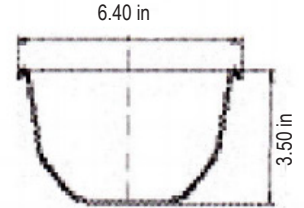

CAT#

JOB NAME

TYPE

DIMENSIONS

Side View

DLC Listed	
VW4-LED23DMVSSFxx	xx=30,35,40,50
VW4-LED35DMVSSFxx	xx=30,35,40,50
VW4-LED48DMVSSFxx	xx=30,35,40,50
VW4-LED57DMVSSFxx	xx=30,35,40,50

Dimensions	Length	Width
2 ft.	27.68"	7.33"
4 ft.	51.85"	7.33"
8 ft.	100.00"	7.33"

Fixture Depth Options	
SSC + SSF	4.27"
RF + RC	4.38"
SC + SF	5.75"

End View

SSF Lens
SSC Lens

RC
RF

SC
SF

ACCESSORIES

Clips and Hangers Accessories

- ◆ Replacement white latch
- ◆ 2 Ft. & 4 Ft. - H123