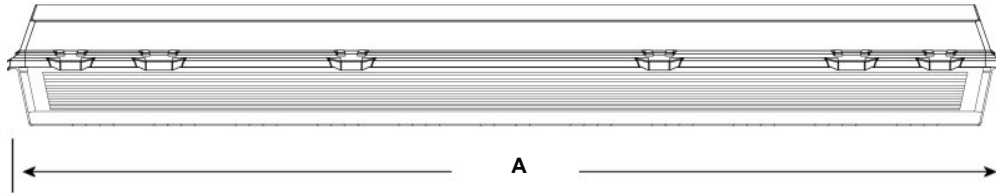

*Battery Backup (#) if ordering separately
*Call for additional options
*Lamps purchased separately.

Dimensions and specifications subject to change without notice.

◆ 800-444-WATT ◆ www.mobern.com ◆

8200 Stayton Dr., Ste. 500, Jessup, MD 20794

CAT#	
JOB NAME	
TYPE	

DIMENSIONS

SIDE VIEW

END VIEW

A	B	C
51.91"	14.61"	5.95"

**COMES WITH STAINLESS
STEEL LATCHES**

MOUNTING ACCESSORIES

H137 - V-Hook Brackets (2)
Each Hook Sold Separately
order 2 per fixture