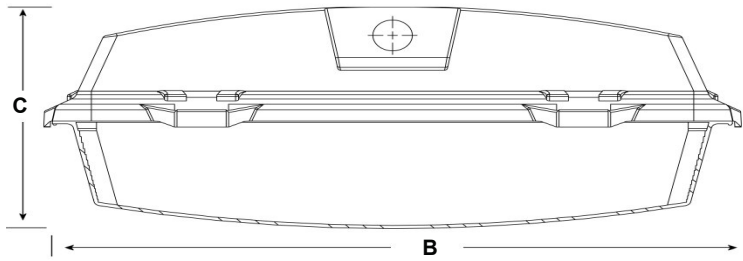

CAT#	
JOB NAME	
TYPE	

DIMENSIONS

SIDE VIEW

END VIEW

A	B	C
51.91"	14.61"	5.95"

**COMES WITH STAINLESS
STEEL LATCHES**

MOUNTING ACCESSORIES

H137 - V-Hook Brackets (2)
Each Hook Sold Separately
order 2 per fixture