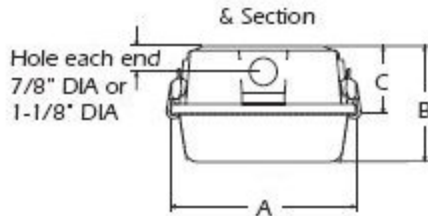

SPECIFICATIONS

High quality enclosed fiberglass fixture features a unique continuous poured gasket which completely fills channel for maximum seal integrity. Diffuser is held in place with retaining latches. Hole is 7/8" diameter and is provided with a plastic plug on one end for conduit attachment. Offset mounting pads which keeps luminaire level and slightly off of mounting surface are formed within the housing. Highly reflective coated interior surface improves efficiency. Standard diffuser is high impact acrylic with textured pattern for high efficiency while providing reduced glare. Listed by and bears **UL** label.

DIMENSIONS

END VIEW

SIDE VIEW

NOMINAL DIMENSIONS

MODEL CONFIGURATION	A	B	C	D
2'	7"	5 3/16"	3 3/16"	25 7/8"
4'	7"	5 3/16"	3 3/16"	50"
8'	7"	5 3/16"	3 3/16"	98"

ACCESSORIES

H73=Replacement Latch

H83=Replacement Latch