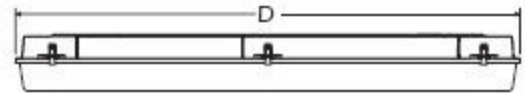

*Battery Backup (#) if ordering separately. Lamps sold and shipped on the side. Call for additional options

Dimensions and specifications subject to change without notice.

Dimensions and specifications subject to change without notice.

DIMENSIONS

END VIEW

SIDE VIEW

NOMINAL DIMENSIONS

MODEL CONFIGURATION	A	B	C	D
2'	7"	5 3/16"	3 3/16"	25 7/8"
4'	7"	5 3/16"	3 3/16"	50"
8'	7"	5 3/16"	3 3/16"	98"

ACCESSORIES

H73=Replacement Latch

H83=Replacement Latch