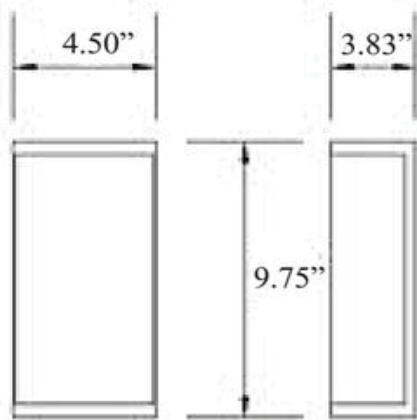

APPLICATIONS

Mini vanity luminaire suitable for horizontal or vertical mounting

FEATURES & BENEFITS

- ◆ Housing: Steel, painted finish
- ◆ Frosted ribbed acrylic diffuser with choice of white or brushed nickel ends. (Consult factory for custom finishes)
- ◆ Electronic or Magnetic ballast (120V or 277V)
- ◆ (2) 13 Watt Plug-in Fluorescent Lamp

ORDERING DATA

EXAMPLE: VBFR 2 13 FR WH E120 LP

VBFR

Series	Lamp Count	Lamp Type	Lens Material	End Finish	Ballast & Voltage	Lamping
VBFR Mini Vanity	2 Lamp Incl.	13 13 Watt Biax Plug-in Fluorescent	FR Frosted Ribbed Acrylic	WH White Finish BN Brushed Nickel	MV Multivolt R120 Residential 120V	LP Lamp Incl.