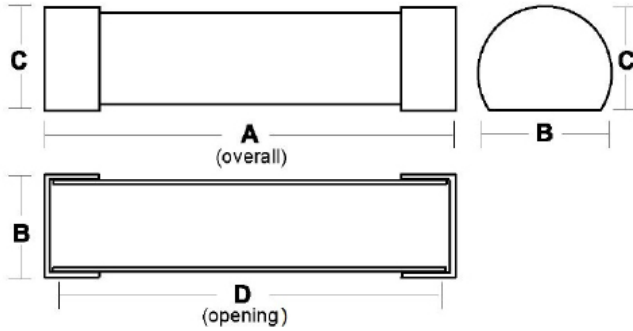

Dimensions and specifications subject to change without notice.

◆ 800-444-WATT ◆ www.mobern.com ◆

8200 Stayton Dr., Ste. 500, Jessup, MD 20794

CAT#

JOB NAME

TYPE

Dimensions

Standard End Cap (1 1/2" wide) - VB

| Series | Length | A | B | C | D |
|--------|--------|---------|--------|----|-----|
| VBN | 24 | 25 1/2" | 4 3/4" | 4" | 25" |
| VBN | 36 | 37 1/2" | 4 3/4" | 4" | 37" |
| VBN | 48 | 49 1/2" | 4 3/4" | 4" | 49" |