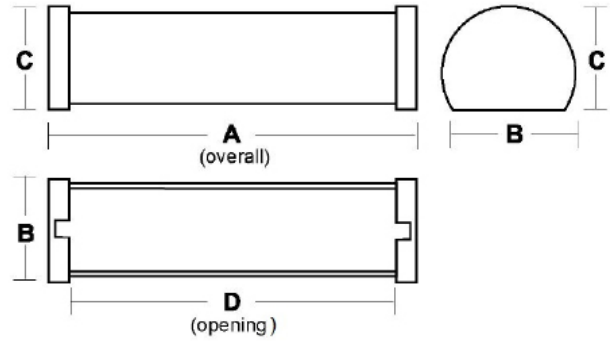

SPECIFICATIONS

The diffuser assembly consists of a solid white, clear, fluted or white fluted profile mated to a choice of end cap sizes and colors. We have expanded the range of offerings on the End Cap Bar to include a new frosted ribbed diffuser. The new diffuser gives the appearance of frosted glass, while maintaining the shipping and usage durability of acrylic. The diffuser is available with full range of standard caps, narrow caps, inclusive of all marble colors and trim options.

Dimensions and specifications subject to change without notice.

◆ 800-444-WATT ◆ www.mobern.com ◆

8200 Stayton Dr., Ste. 500, Jessup, MD 20794

CAT#

JOB NAME

TYPE

Dimensions

Standard End Cap (1 1/2" wide) - VB

Narrow End Cap (1/2" wide) - VBN

| Series | Length | A | B | C | D |
|--------|--------|---------|--------|----|---------|
| VB | 24 | 25 1/2" | 4 3/4" | 4" | 24 1/8" |
| VB | 36 | 37 1/2" | 4 3/4" | 4" | 36 1/8" |
| VB | 48 | 49 1/2" | 4 3/4" | 4" | 48 1/8" |

| Series | Length | A | B | C | D |
|--------|--------|---------|--------|----|-----|
| VBN | 24 | 25 1/2" | 4 3/4" | 4" | 25" |
| VBN | 36 | 37 1/2" | 4 3/4" | 4" | 37" |
| VBN | 48 | 49 1/2" | 4 3/4" | 4" | 49" |