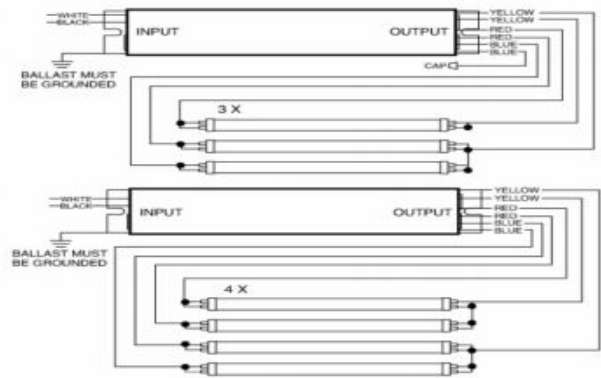

ORDERING DATA

EXAMPLE: TLEDB-48T814Wxxx

TLEDB		T8		Wattage/~ Lumens @5000K		Color Temperature	
Series	Length	Replaces Tube Type					
TLEDB	24 24 inches	T8				830 3000K	
	48 48 inches			12W 14 Watts / 1560 Lumens		835 3500K	
					48"	840 4000K	
				12W 14 Watts / 1850 Lumens		850 5000K	
				14W 16 Watts / 2100 Lumens		Replace 'xxx' in P/N with color temp	
				16W 17 Watts / 2250 Lumens			
				22W 22 Watts / 2300 Lumens			

- -Consult ballast compatibility chart prior to use
- -Due to varying condition of ballasts, compatibility cannot be guaranteed
- -Confirm compatibility via test install prior to large scale implementation