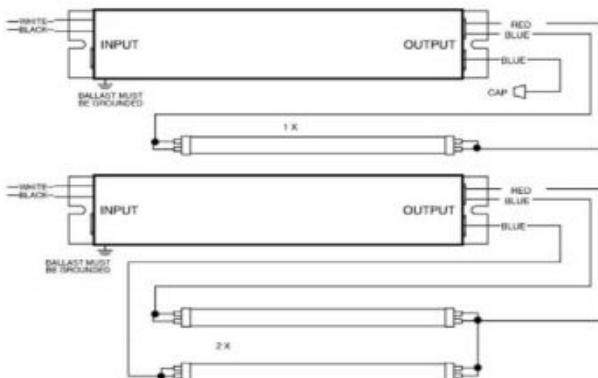

ORDERING DATA

EXAMPLE: TLEDB-48T814Wxxx

TLEDB		T8		Wattage/~ Lumens @5000K		Color Temperature	
Series	Length	Replaces Tube Type					
TLEDB	24 24 inches	T8				830 3000K	
	48 48 inches			12W 14 Watts / 1560 Lumens		835 3500K	
					48"	840 4000K	
				12W 14 Watts / 1850 Lumens		850 5000K	
				14W 16 Watts / 2100 Lumens		Replace 'xxx' in P/N with color temp	
				16W 17 Watts / 2250 Lumens			
				22W 22 Watts / 2300 Lumens			

- -Consult ballast compatibility chart prior to use
- -Due to varying condition of ballasts, compatibility cannot be guaranteed
- -Confirm compatibility via test install prior to large scale implementation