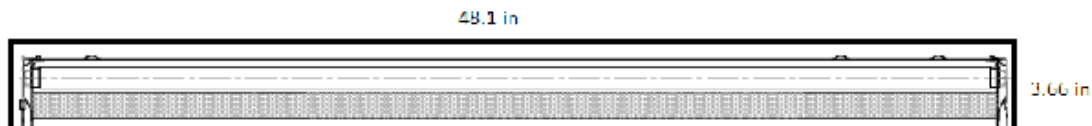

◆ 800-444-WATT ◆ www.mobern.com ◆
8200 Stayton Dr., Ste. 500, Jessup, MD 20794

CAT#

JOB NAME

TYPE

TECHNICAL INFORMATION

2X2

TRANSVERSAL VIEW

LONGITUDINAL VIEW

2X4

TRANSVERSAL VIEW

LONGITUDINAL VIEW

1X4

TRANSVERSAL VIEW

LONGITUDINAL VIEW

Dimensions and specifications subject to change without notice.