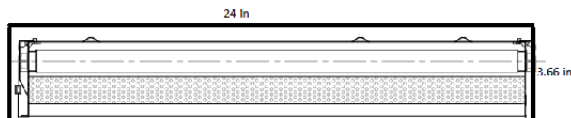

◆ 800-444-WATT ◆ www.mobern.com ◆
8200 Stayton Dr., Ste. 500, Jessup, MD 20794

CAT#

JOB NAME

TYPE

TECHNICAL INFORMATION

2X2

TRANSVERSAL VIEW

LONGITUDINAL VIEW

2X4

TRANSVERSAL VIEW

LONGITUDINAL VIEW

1X4

TRANSVERSAL VIEW

LONGITUDINAL VIEW

Dimensions and specifications subject to change without notice.