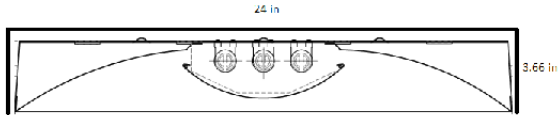

◆ 800-444-WATT ◆ www.mobern.com ◆
8200 Stayton Dr., Ste. 500, Jessup, MD 20794

CAT#

JOB NAME

TYPE

TECHNICAL INFORMATION

2X2

TRANSVERSAL VIEW

LONGITUDINAL VIEW

2X4

TRANSVERSAL VIEW

LONGITUDINAL VIEW

1X4

TRANSVERSAL VIEW

LONGITUDINAL VIEW

Dimensions and specifications subject to change without notice.