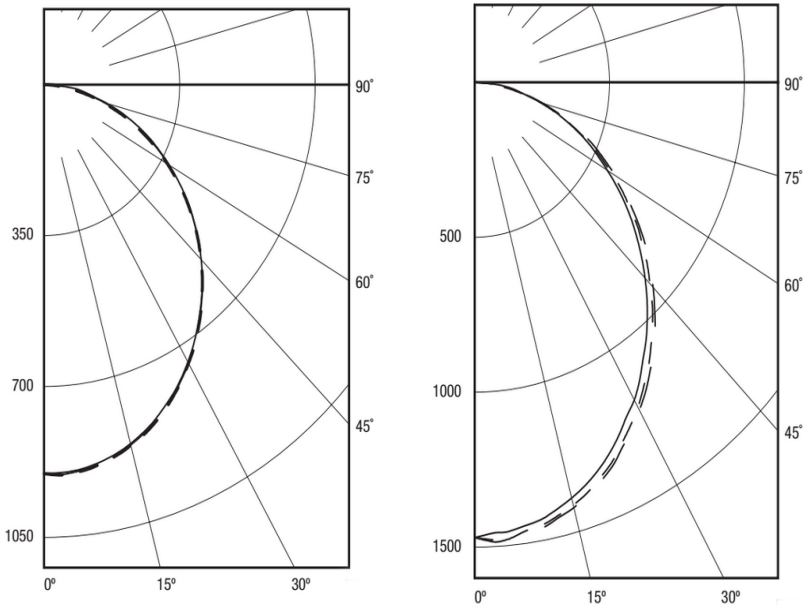

### ORDERING DATA

**EXAMPLE: SKY22LED20DMV30**

SKY		LED		DMV			
Series	Size	Gear	Wattage / Lumens		Driver	Color Temp	Options
SKY LED 2x2 - 2x4 Troffer	22 2x2 24 2x4	LED	<b>2x2</b>		DMV 120-277VAC 0-10V Dimmable	30 3000K 35 3500K 40 4000K 50 5000K	EM 10W 1300 Lumen Battery backup EM5 5W 650 Lumen Battery backup EM7 7W 900 Lumen Battery backup
			<b>2x4</b>				
			20	20 Watts 2455 Lumens			
			24	24 Watts 3035 Lumens			
			28	28 Watts 3510 Lumens			
			32	32 Watts 3935 Lumens			
			36	36 Watts 4190 Lumens			
			45	45 Watts 4990 Lumens			
			28	28 Watts 3600 Lumens			
			31	31 Watts 4055 Lumens			
			35	35 Watts 4560 Lumens			
			40	40 Watts 5200 Lumens			
			45	45 Watts 5825 Lumens			
			50	50 Watts 6455 Lumens			
			55	55 Watts 6975 Lumens			
			60	60 Watts 7355 Lumens			

### DIMENSIONS

Cross Section

Dimensions and specifications subject to change without notice. ©