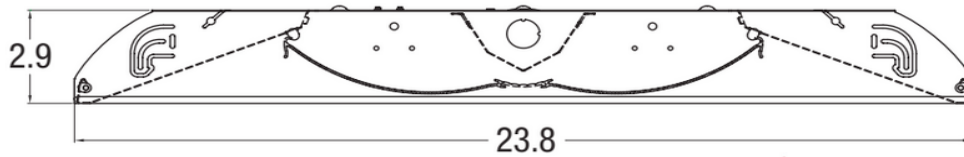

### SPECIFICATIONS

Low profile troffer body housing with white enamel finish. High reflectance optical engine. Linear ribbed acrylic lens with Lumieo®. Recessed troffer fixture body assembly in 2'x2' and 2'x4' size.

### ORDERING DATA

**EXAMPLE: SKY22LED20DMV30**

SKY		LED		DMV			
Series	Size	Gear	Wattage / Lumens		Driver	Color Temp	Options
SKY LED 2x2 - 2x4 Troffer	22 2x2 24 2x4	LED	<b>2x2</b>		DMV 120-277VAC 0-10V Dimmable	30 3000K 35 3500K 40 4000K 50 5000K	EM 10W 1300 Lumen Battery backup EM5 5W 650 Lumen Battery backup EM7 7W 900 Lumen Battery backup
			<b>2x4</b>				
			20	20 Watts 2455 Lumens			
			24	24 Watts 3035 Lumens			
			28	28 Watts 3510 Lumens			
			32	32 Watts 3935 Lumens			
			36	36 Watts 4190 Lumens			
			45	45 Watts 4990 Lumens			
			28	28 Watts 3600 Lumens			
			31	31 Watts 4055 Lumens			
			35	35 Watts 4560 Lumens			
			40	40 Watts 5200 Lumens			
			45	45 Watts 5825 Lumens			
			50	50 Watts 6455 Lumens			
			55	55 Watts 6975 Lumens			
			60	60 Watts 7355 Lumens			

### DIMENSIONS

Cross Section

Dimensions and specifications subject to change without notice. ©