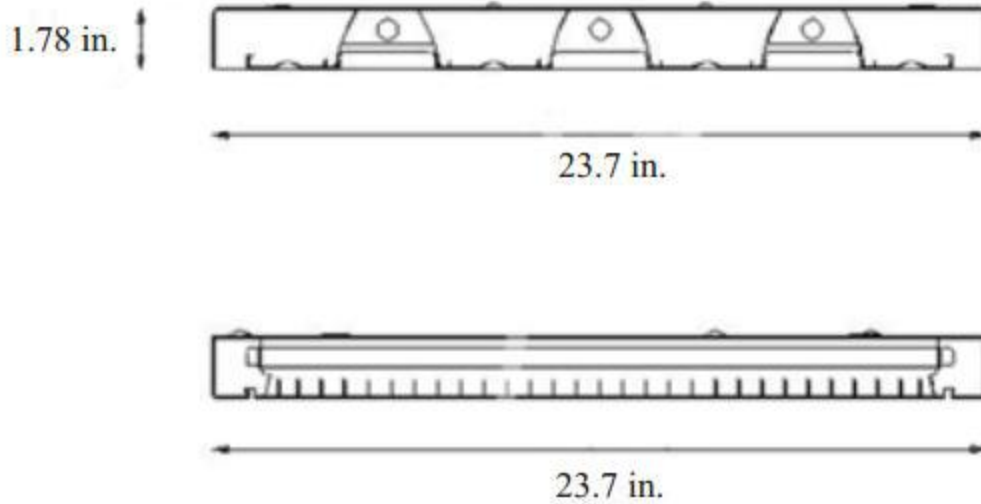

APPLICATIONS

Three light T5 parabolic provides high efficient lighting in less than two inches of depth. Recessed or surface mounting

FEATURES & BENEFITS

- ◆ Size: 23.7" x 23.7" x 1.78"
- ◆ Unique aesthetic combines dedicated louvers with seamless perforated face
- ◆ Excellent glare control for spaces where computers are in use: RP-1 compliant
- ◆ 1.78" deep ultra-shallow housing frees up plenum space, fits into tight areas and is easy to handle and install
- ◆ 3 lamp position
- ◆ Recessed inverted T-bar ceilings. Grid mount or surface mount.
- ◆ Ideal for 8' x 8' and 8' x 10' spacings
- ◆ T5 or T5HO technology offers an exceptional lumen package
- ◆ Dedicated louvers create an optical envelope to provide maximum contribution from each lamp

SPECIFICATIONS

Housing is die-formed and embossed code 22 guage steel. Luminaire body finish is high reflectance baked white enamel, with matte white reflectors. Wiring knockouts are provided on the back of housing. White steel blades (WSB). Fixture and ballast UL Listed. Ballast thermally protected, class P HPF, Non PCB

ORDERING DATA

EXAMPLE: RPL 324 E120

RPL									
Series	Size	Lamp Position	Lamp Type	Ballast & Voltage		Options*			
RPL	22 2 x 2	3	14 22 in. T5	E120	Electronic, 120V	WP	6ft whip, 3/18ga		
T5 White	24 2 x 4	Lamps not incl	24 22 in. T5HO	E277	Electronic, 277V	WP10	6ft whip, 4/18ga		
Steel Blades				MV	Electronic, Multivolt	EM	Emergency Ballast		
				H120 [1]	Electronic, Hi-Lume 120V	EM14	Emergency ballast 1400 Lumen		
				H277 [1]	Electronic, Hi-Lume 277V	* EM14 ballast required for T5, TT5 & T5HO lamps			
				HMV [1]	Electronic, Hi-Lume Multivolt				
				G120 [2]	Line Dimming 120V				
				G277 [2]	Line Dimming 277V				
				GMV [2]	Line or 0-10V dim, Multivolt				

DIMENSIONS

END VIEW

Dimensions and specifications subject to change without notice.