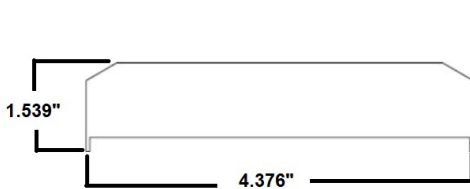

DIMENSIONS

Side View

RKBCF