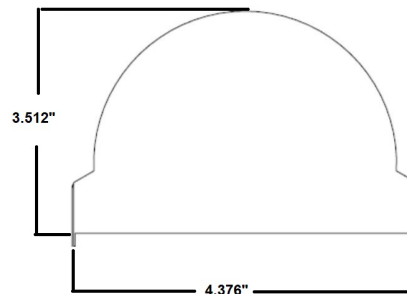

APPLICATIONS

Give your area a new clean and sleek look with this designer series retrofit solution. This fixture is sure to enhance any environment. Designed to convert your old 4' or 8' T12 or T8 linear strips or industrial fixtures with New LED Technology.

Choose between 3 aesthetic options: flat lens, dome lens or rounded lens, all provide energy savings and better quality lighting. These flexible options are cost effective and make this a perfect retrofit for : Schools, retail, warehouse, storage or any other facility area currently using strip fixtures. All the kit styles adapt easily to your existing backbox for quick retrofit.

FEATURES & BENEFITS

- Flat Lens, Dome Lens or Rounded Lens
- Size: 4FT: 4.25"W x 48"L
  8FT: 4.25"W x 96"L

ORDERING DATA

EXAMPLE: RKBCF48LED20DMV30

Series	Size	LED Gear	Wattage/Lumens	Driver	Color Temp
RKBCF LED Retrofit Strip Flat Lens	48 48 inch 96 96 inch	LED	4 ft. 20 20 Watts 2700 Lumens 30 30 Watts 3500 Lumens 41 41 Watts 4300 Lumens 58 58 Watts 6700 Lumens	DMV 120-277VAC 0-10V Dimming Multivolt	30 3000K 35 3500K 40 4000K 50 5000K
RKBCD LED Retrofit Strip Dome Lens			8 ft. 40 40 Watts 4700 Lumens 60 60 Watts 6900 Lumens 82 82 Watts 8900 Lumens 116 134 Watts 13400 Lumens		
RKBCR LED Retrofit Strip Round Lens					

DIMENSIONS

Side View

RKBCD

Dimensions and specifications subject to change without notice.

◆ 800-444-WATT ◆ www.mobern.com ◆

8200 Stayton Dr., Ste. 500, Jessup, MD 20794

CAT#			
JOB NAME		TYPE