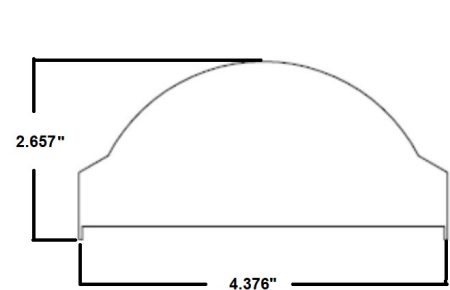

### FEATURES & BENEFITS

- ◆ Flat Lens, Dome Lens or Rounded Lens
- ◆ Size: 4FT: 4.25"W x 48"L  
8FT: 4.25"W x 96"L

RKBCF - (Flat Lens)

RKBCD - (Dome Lens)

RKBCR - (Round Lens)

### ORDERING DATA

**EXAMPLE: RKBCF48LED20DMV30**

Series	Size	LED Gear	Wattage/Lumens	Driver	Color Temp
<b>RKBCF</b> LED Retrofit Strip Flat Lens	<b>48</b> 48 inch <b>96</b> 96 inch	<b>LED</b>	<b>4 ft.</b> <b>20</b> 20 Watts 2700 Lumens <b>30</b> 30 Watts 3500 Lumens <b>41</b> 41 Watts 4300 Lumens <b>58</b> 58 Watts 6700 Lumens	<b>DMV</b> 120-277VAC 0-10V Dimming Multivolt	<b>30</b> 3000K <b>35</b> 3500K <b>40</b> 4000K <b>50</b> 5000K
<b>RKBCD</b> LED Retrofit Strip Dome Lens			<b>8 ft.</b> <b>40</b> 40 Watts 4700 Lumens <b>60</b> 60 Watts 6900 Lumens <b>82</b> 82 Watts 8900 Lumens <b>116</b> 134 Watts 13400 Lumens		
<b>RKBCR</b> LED Retrofit Strip Round Lens					

### DIMENSIONS

### Side View

**RKBCF**

**RKBCD**

**RKBCR**

Dimensions and specifications subject to change without notice.

◆ 800-444-WATT ◆ www.mobern.com ◆

8200 Stayton Dr., Ste. 500, Jessup, MD 20794

CAT#			
JOB NAME		TYPE	