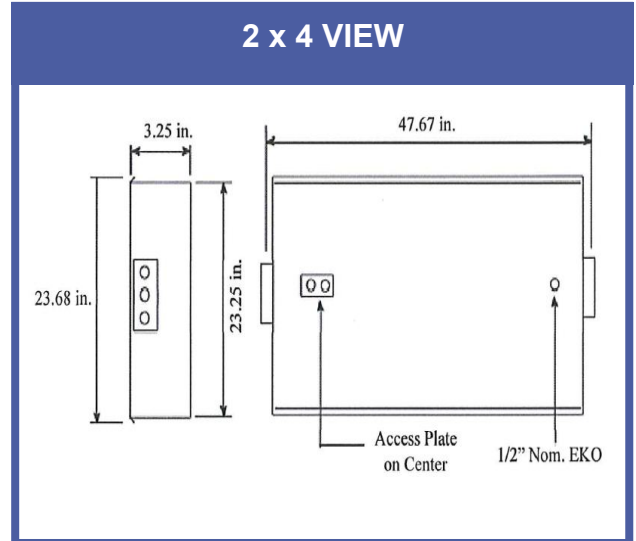

Fixture Notes

- 1) 1x4 is 1LT8 or 2LT5
- 2) Battery Backup (#) if ordering separately
- 3) Call factory for additional options

Choice of perforated basket (PF) or linear ribbed acrylic diffuser (RL) shown. Will linear ribbed diffuser, fixtures are over 80% efficient.

DIMENSIONS

2 x 2 VIEW

2 x 4 VIEW

Dimensions and specifications subject to change without notice.