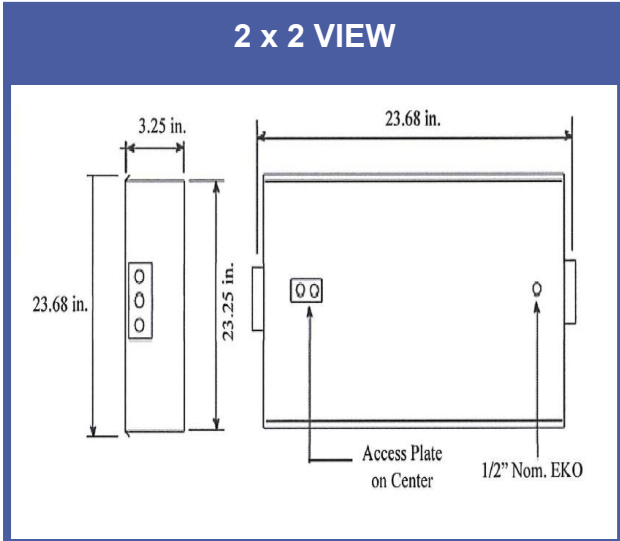

Fixture Notes

- 1) 1x4 is 1LT8 or 2LT5
- 2) Battery Backup (#) if ordering separately
- 3) Call factory for additional options

Choice of perforated basket (PF) or linear ribbed acrylic diffuser (RL) shown. Will linear ribbed diffuser, fixtures are over 80% efficient.

DIMENSIONS

2 x 2 VIEW

2 x 4 VIEW

Dimensions and specifications subject to change without notice.