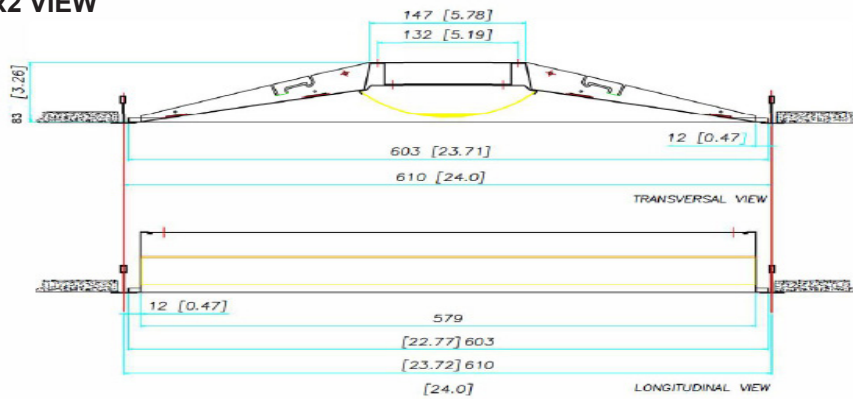

Dimensions and specifications subject to change without notice.

◆ 800-444-WATT ◆ www.mobern.com ◆

8200 Stayton Dr., Ste. 500, Jessup, MD 20794

CAT#	
JOB NAME	
TYPE	

1x4 VIEW

2x2 VIEW

2x4 VIEW

Dimensions and specifications subject to change without notice.