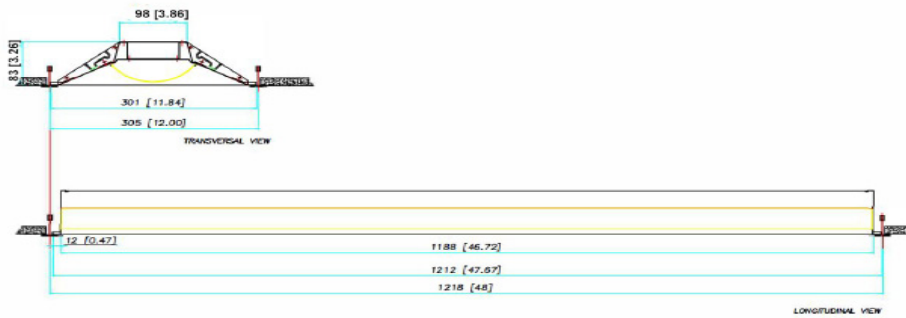

Lumens at 4000K 25°C are subject to a tolerance of ±10%
Wattage is approximate and subject to a tolerance of ±5%

- * Emergency Drivers may be remote mounted on 2x2 fixtures
- * S=DLC Standard Listing with DMV
- * P=DLC Premium Listing with DMV

Dimensions and specifications subject to change without notice.

◆ 800-444-WATT ◆ www.mobern.com ◆

8200 Stayton Dr., Ste. 500, Jessup, MD 20794

CAT#	
JOB NAME	
TYPE	

1x4 VIEW

2x2 VIEW

2x4 VIEW

Dimensions and specifications subject to change without notice.