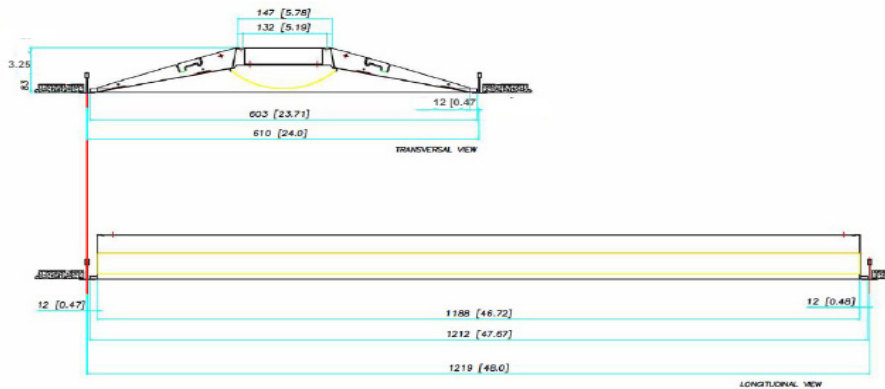

Dimensions and specifications subject to change without notice.

◆ 800-444-WATT ◆ www.mobern.com ◆

8200 Stayton Dr., Ste. 500, Jessup, MD 20794

CAT#	
JOB NAME	
TYPE	

1x4 VIEW

2x2 VIEW

2x4 VIEW

Dimensions and specifications subject to change without notice.