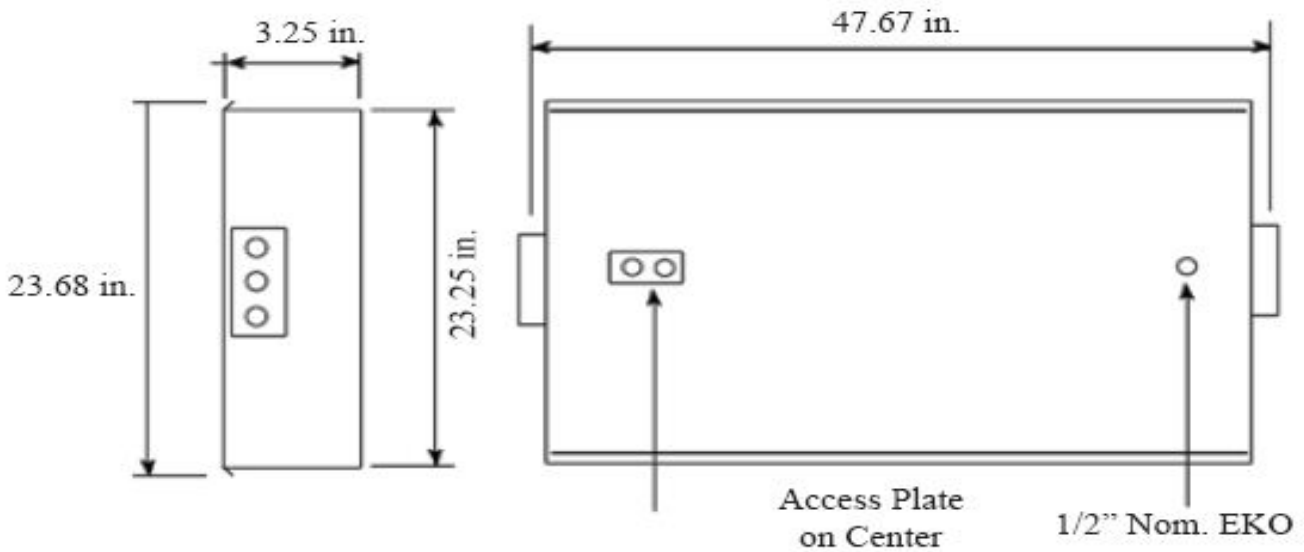

Dimensions and specifications subject to change without notice.

◆ 800-444-WATT ◆ www.mobern.com ◆
8200 Stayton Dr., Ste. 500, Jessup, MD 20794

CAT#	
JOB NAME	
TYPE	

DIMENSIONS

TOP VIEW 2x2

TOP VIEW 2x4

Dimensions and specifications subject to change without notice.