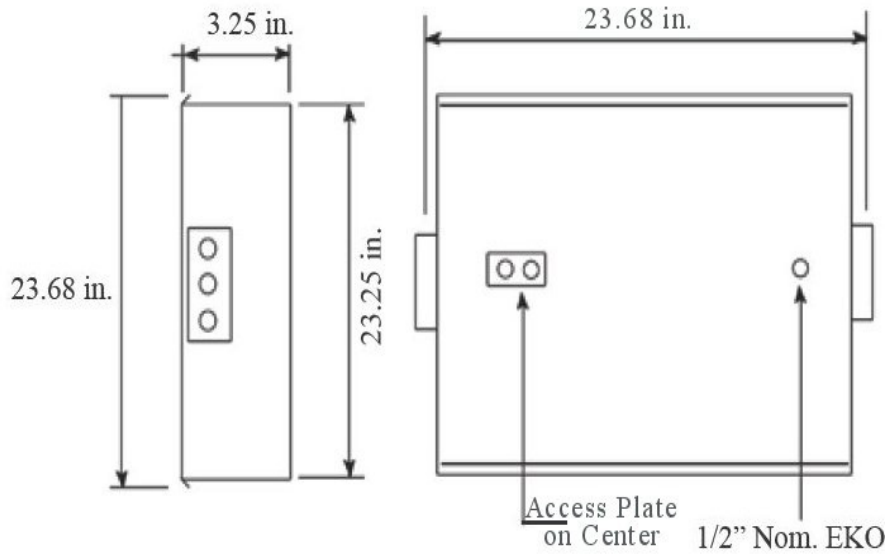

Dimensions and specifications subject to change without notice.

◆ 800-444-WATT ◆ www.mobern.com ◆
8200 Stayton Dr., Ste. 500, Jessup, MD 20794

CAT#	
JOB NAME	
TYPE	

DIMENSIONS

TOP VIEW 2x2

TOP VIEW 2x4

Dimensions and specifications subject to change without notice.