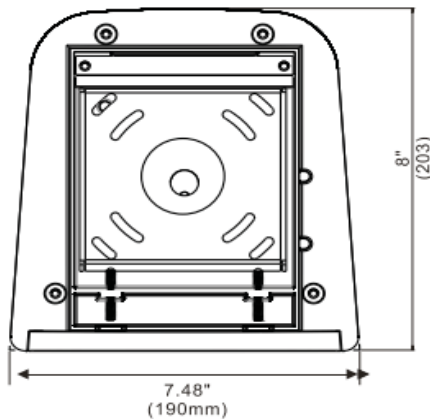

ORDERING DATA

EXAMPLE: MWFPLLED40MV50

MWPFL	LED	40	MV	50
Series	Gear	Wattage & Lumens	Driver Type	Color Temperature
MWPFL	LED	40 40 watts 3250 Lumens	MV 120-277V	50 5000K

Dimensions and specifications subject to change without notice.