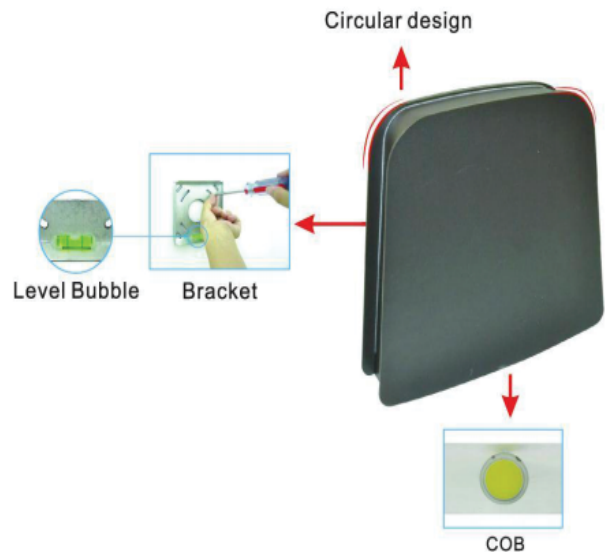

ORDERING DATA

EXAMPLE: MWFPLLED40MV50

MWPFL	LED	40	MV	50
Series	Gear	Wattage & Lumens	Driver Type	Color Temperature
MWPFL	LED	40 40 watts 3250 Lumens	MV 120-277V	50 5000K