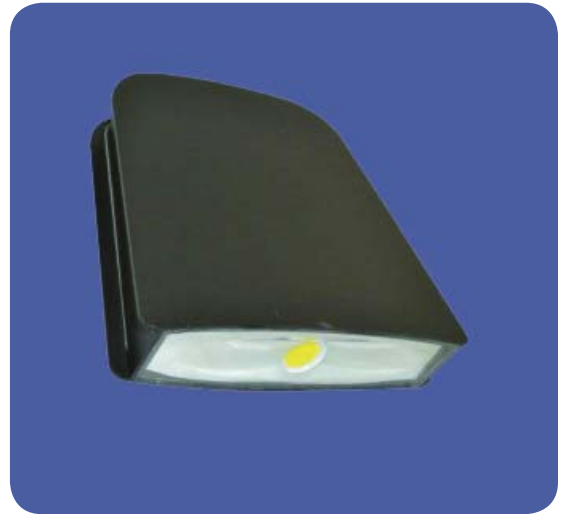

APPLICATIONS

This newly designed luminaire featuring its versatility that can be served as wall light, flood light and etc. Incorporated with high performance LED module along with high quality optical reflector, this fixture performs efficiently and steadily against harsh outdoor environment.

FEATURES & BENEFITS

- ◆ Housing is die-cast aluminum
- ◆ High quality optical reflector
- ◆ Powder coat finish
- ◆ Quality long life CREE LEDs
- ◆ Multiple color temperatures available
- ◆ Optional photo control
- ◆ 347V optional
- ◆ UL and cUL Listed for wet locations

SPECIFICATIONS

Solid die-cast aluminum housing, architectural bronze, UV resistant outdoor powder coat finish. IP65, Low Tj for long life, low lumen depreciation; multiple color options and color temperatures.