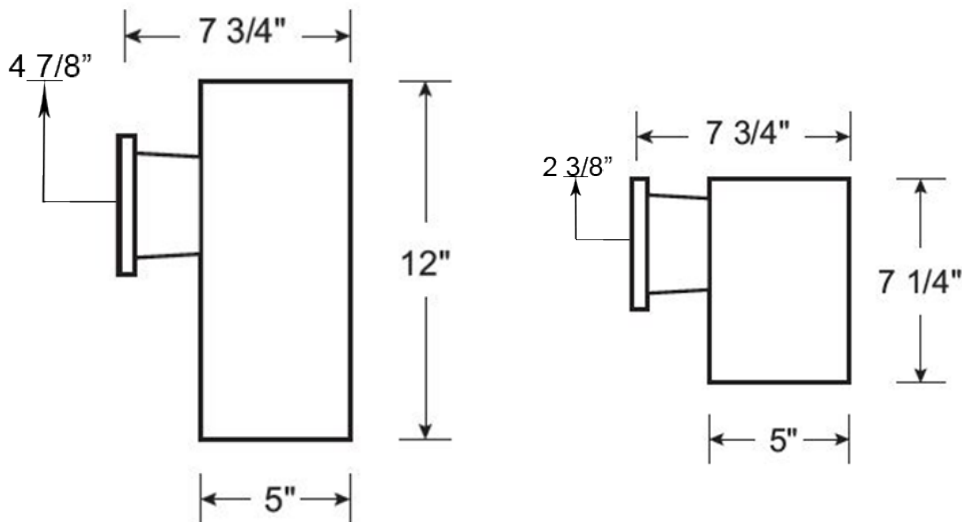

ORDERING DATA

EXAMPLE: MWCD8INCLEDDWH27

Series	Size	Socket	Lamp Type	Finish	Color Temp
MWCD	8 7 ¹ / ₄ inches 12 12 inches	INC Incandescent	(Black) No Lamp (E26 Base Installed)	WH White BK Black	27 2700K 40 4000K
			LED 10 Watt 800 Lumens A19/E26 120VAC Triac Dimmable		

DIMENSIONS

Dimensions and specifications subject to change without notice.

◆ 800-444-WATT ◆ www.mobern.com ◆
8200 Stayton Dr., Ste. 500, Jessup, MD 20794

CAT#			
JOB NAME		TYPE	