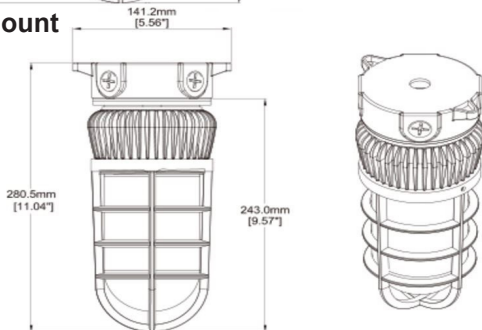

ORDERING DATA

EXAMPLE: MVPC6LED14MVSN50

MVP	6	LED	14	MV	SN	50	
Series	Mounting	Size	Gear	Wattage/Lumens	Driver	Finish	Color Temp
MVP LED Vaporproof	C Ceiling W Wall	6 6 inches	LED	14 14 Watts 1634 Lumens	MV 120-277VAC Multivolt	SN Grey	50 5000K

DIMENSIONS

Wall Mount

Ceiling Mount

Dimensions and specifications subject to change without notice.

CAT#	
JOB NAME	TYPE