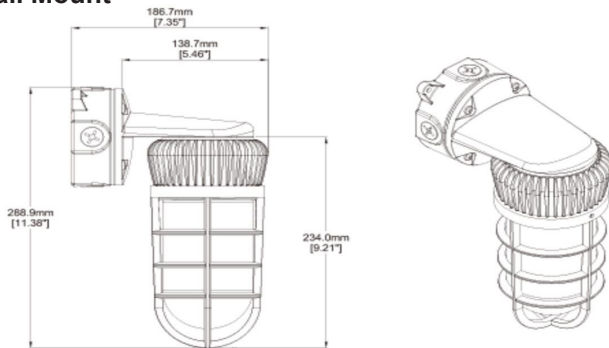

FEATURES & BENEFITS

- ◆ Heavy duty die-cast aluminum housing & screw on guard
- ◆ Repaintable textured grey powder coat finish
- ◆ 1/2" NPS threaded mounts
- ◆ Includes weatherproof box with coin plugs
- ◆ Min CRI 65
- ◆ Ceiling or Wall Mounted
- ◆ UL listed for wet locations

ORDERING DATA

EXAMPLE: MVPC6LED14MVSN50

MVP	6	LED	14	MV	SN	50	
Series	Mounting	Size	Gear	Wattage/Lumens	Driver	Finish	Color Temp
MVP LED Vaporproof	C Ceiling W Wall	6 6 inches	LED	14 14 Watts 1634 Lumens	MV 120-277VAC Multivolt	SN Grey	50 5000K

DIMENSIONS

Wall Mount

Ceiling Mount

Dimensions and specifications subject to change without notice.

CAT#	
JOB NAME	TYPE