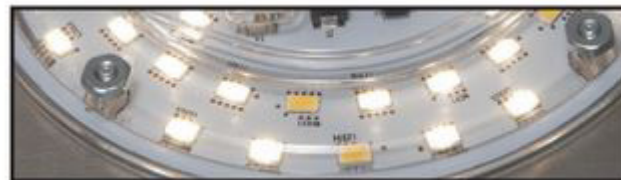

LED EOS Board

Change WH to BK for Black finish. For photocell add PC to electronic ballast. Add GC at the end of item number for glass chimney diffuser. *Only clear glass.

Dimensions and specifications subject to change without notice.

CAT#			
JOB NAME		TYPE