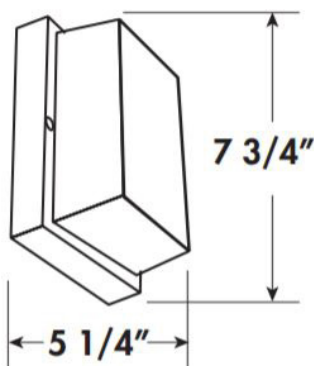

FEATURES & BENEFITS

- ◆ Wall or ceiling mount
- ◆ White powder coated aluminum base
- ◆ UL listed for wet locations

ORDERING DATA

EXAMPLE: MSWPCLED13D120WH40

Series	LED Gear	Light Engine/Driver	Housing	Color Temp
MSWPC MMWPC MLWPC	LED	13D120* 13 Watts 120 VAC Triac Dimmable 1000 Source Lumens	WH White	30 3000K 40 4000K
		15MV** 15 Watts Multivolt 120-277 VAC Non Dimmable 1500 Source Lumens		

*MSWPC/MMWPC only
**MLWPC only

DIMENSIONS

MSWPC

Extends: 4 1/4"
Height From
Center Mount: 3 7/8"

MMWPC

Extends: 4 1/2"
Height From
Center Mount: 5 1/4"

Dimensions and specifications subject to change without notice.