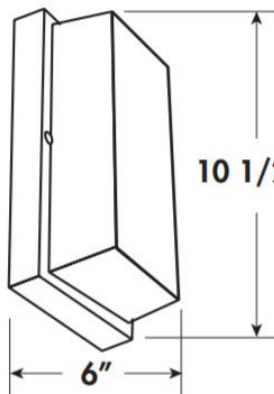

*MSWPC/MMWPC only
**MLWPC only

DIMENSIONS

MSWPC

Extends: 4 1/4"
Height From
Center Mount: 3 7/8"

MMWPC

Extends: 4 1/2"
Height From
Center Mount: 5 1/4"

Dimensions and specifications subject to change without notice.