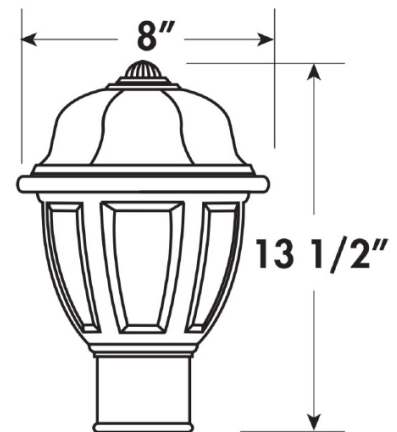

ORDERING DATA

EXAMPLE: MPRP113GUWHWHL

MPR								
Series	Mount	Wattage / Lumens		Finish	Lens	Lamp	Options	
MPR	P Post Top	113GU	1-13 Watts GU	WH White	WH White	Blank	No Lamp	PC Photocell*
Princeton Collection	W Wall Mount	118GU	1-18 Watts GU	BK Black	CL Clear	L	2700K Lamp	
	L Wall Mount Long Tail	123GU	1-23 Watts GU					
		126GU	1-26 Watts GU					

*Photocell Not Available on Post Top

Long Tail Wall Mount

Wall Mount

Post Top

Dimensions and specifications subject to change without notice.