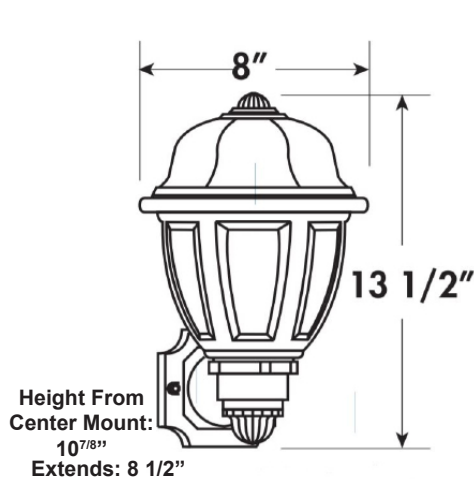

ORDERING DATA

EXAMPLE: MPRP113GUWHWHL

MPR								
Series	Mount	Wattage / Lumens		Finish	Lens	Lamp	Options	
MPR	P Post Top	113GU	1-13 Watts GU	WH White	WH White	Blank	No Lamp	PC Photocell*
Princeton Collection	W Wall Mount	118GU	1-18 Watts GU	BK Black	CL Clear	L	2700K Lamp	
	L Wall Mount Long Tail	123GU	1-23 Watts GU					
		126GU	1-26 Watts GU					

*Photocell Not Available on Post Top

Long Tail Wall Mount

Wall Mount

Post Top

Dimensions and specifications subject to change without notice.