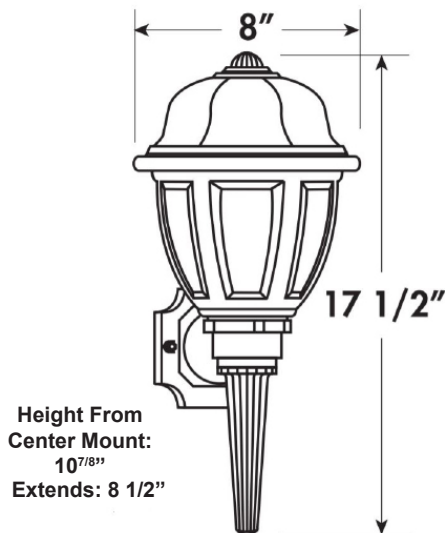

FEATURES & BENEFITS

- ◆ Molded of durable non-corrosive UV resistant resins
- ◆ Acrylic diffuser
- ◆ Post top version fits most 3 inch diameter posts (not included)
- ◆ cUL_{us} Listed for wet locations

ORDERING DATA

EXAMPLE: MPRP113GUWHWHL

MPR								
Series	Mount	Wattage / Lumens		Finish	Lens	Lamp	Options	
MPR	P Post Top	113GU	1-13 Watts GU	WH White	WH White	Blank	No Lamp	PC Photocell*
Princeton Collection	W Wall Mount	118GU	1-18 Watts GU	BK Black	CL Clear	L	2700K Lamp	
	L Wall Mount Long Tail	123GU	1-23 Watts GU					
		126GU	1-26 Watts GU					

*Photocell Not Available on Post Top

Long Tail Wall Mount

Wall Mount

Post Top

Dimensions and specifications subject to change without notice.