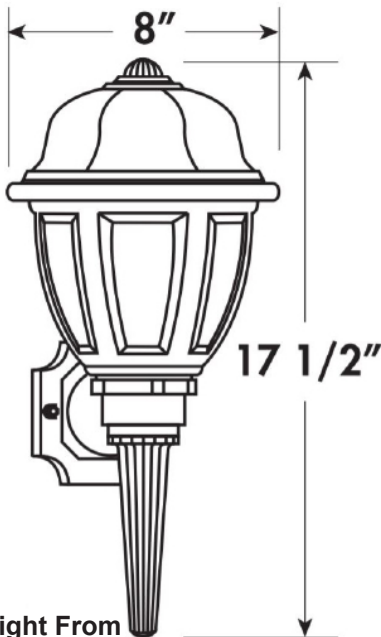

FEATURES & BENEFITS

- ◆ Ambient operating temperature -40°C (-40°F) to +40°C (104°F)
- ◆ L₇₀ > 50000 hrs.
- ◆ Molded of durable non-corrosive UV resistant resins
- ◆ Acrylic diffuser
- ◆ Post top version fits most 3 inch diameter posts (not included)
- ◆ cUL_{US} Listed for wet locations
- ◆ Energy Star Listed in wall mounted versions
- ◆ Min CRI 80
- ◆ 5 year warranty

Post Top

Wall Mount

Wall Mount Long Tail

ORDERING DATA

EXAMPLE: MPRLED13D120WH40

MPR		LED		13		D120					
Series	Mount	Gear	Wattage / Lumens	Driver	Finish	Color Temp	Options				
MPR Princeton Collection	P Post Top W Wall Mount L Wall Mount Long Tail	LED	13 13 Watts 1000 Lumens	D120 120VAC Triac Dimmable	WH White BK Black	30 3000K 40 4000K	PC Photocell*	*Photocell Not Available on Post Top			

DIMENSIONS

Wall Mount Long Tail

Wall Mount

Post Top

Height From Center Mount: 10^{7/8}"

Dimensions and specifications subject to change without notice.

◆ 800-444-WATT ◆ www.mobern.com ◆
8200 Stayton Dr., Ste. 500, Jessup, MD 20794