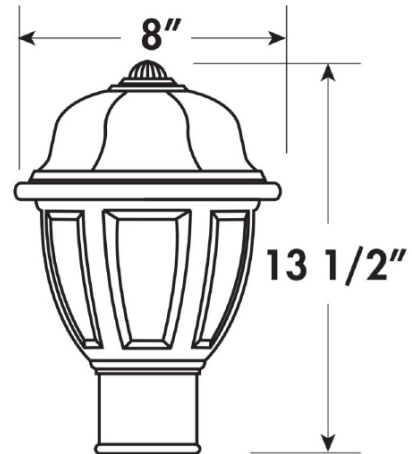

Post Top

Wall Mount

Wall Mount Long Tail

ORDERING DATA

EXAMPLE: MPRLED13D120WH40

MPR		LED		13		D120					
Series	Mount	Gear	Wattage / Lumens	Driver	Finish	Color Temp	Options				
MPR Princeton Collection	P Post Top W Wall Mount L Wall Mount Long Tail	LED	13 13 Watts 1000 Lumens	D120 120VAC Triac Dimmable	WH White BK Black	30 3000K 40 4000K	PC Photocell*	*Photocell Not Available on Post Top			

DIMENSIONS

Wall Mount Long Tail

Wall Mount

Post Top

Height From Center Mount: 10^{7/8}"

Dimensions and specifications subject to change without notice.

◆ 800-444-WATT ◆ www.mobern.com ◆
8200 Stayton Dr., Ste. 500, Jessup, MD 20794