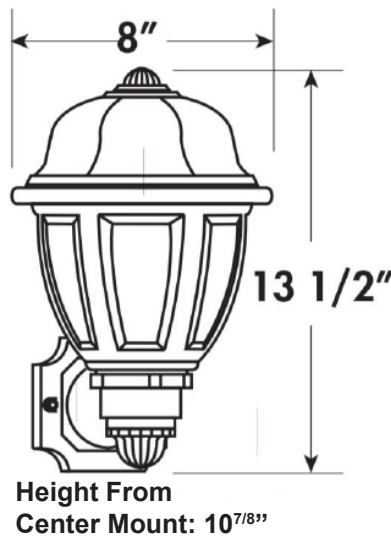

FEATURES & BENEFITS

- ◆ Ambient operating temperature -40°C (-40°F) to +40°C (104°F)
- ◆ L₇₀ > 50000 hrs.
- ◆ Molded of durable non-corrosive UV resistant resins
- ◆ Acrylic diffuser
- ◆ Post top version fits most 3 inch diameter posts (not included)
- ◆ cUL_{US} Listed for wet locations
- ◆ Energy Star Listed in wall mounted versions
- ◆ Min CRI 80
- ◆ 5 year warranty

Post Top

Wall Mount

Wall Mount Long Tail

ORDERING DATA

EXAMPLE: MPRLED13D120WH40

MPR		LED		13		D120					
Series	Mount	Gear	Wattage / Lumens	Driver	Finish	Color Temp	Options				
MPR Princeton Collection	P Post Top W Wall Mount L Wall Mount Long Tail	LED	13 13 Watts 1000 Lumens	D120 120VAC Triac Dimmable	WH White BK Black	30 3000K 40 4000K	PC Photocell*	*Photocell Not Available on Post Top			

DIMENSIONS

Wall Mount Long Tail

Wall Mount

Post Top

Height From Center Mount: 10^{7/8}"

Dimensions and specifications subject to change without notice.

◆ 800-444-WATT ◆ www.mobern.com ◆
8200 Stayton Dr., Ste. 500, Jessup, MD 20794