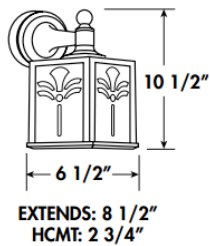

FEATURES & BENEFITS

- 120V input voltage, 50/60Hz
- High power factor
- Ambient operating temperature
  -40°C (-40°F) to +50°C (122°F)
- Estimated 50,000 Hrs L₇₀*
- 5 year warranty
- Dimmable
- Molded of durable non-corrosive UV resistant resins
- Acrylic diffuser
- Post tops fit most 3 inch diameter posts (not included)
- UL Listed for wet locations
- Standard pack qty: 3

Style Number	Source/Wattage	Lumens/CCT	Body	Lens	Options
MORP = Post	LE800 = 13W Power Input CRI = 80 (Typ) >65 Lumens/Watt**	W = 900lm 3000K C = 1000lm 4000K	B = Black W = White	C = Clear F = Frosted	
MORW = Petite MORS = Short MORL = Long	LE800 = 13W Power Input CRI = 80 (Typ) >65 Lumens/Watt**	W = 900lm 3000K C = 1000lm 4000K	B = Black W = White	C = Clear F = Frosted	P = Photocell

MORW

Dimensions and specifications subject to change without notice.