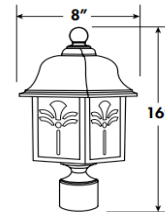

FEATURES & BENEFITS

- 120V input voltage, 50/60Hz
- High power factor
- Ambient operating temperature
  -40°C (-40°F) to +50°C (122°F)
- Estimated 50,000 Hrs L₇₀*
- 5 year warranty
- Dimmable
- Molded of durable non-corrosive UV resistant resins
- Acrylic diffuser
- Post tops fit most 3 inch diameter posts (not included)
- UL Listed for wet locations
- Standard pack qty: 3

Style Number	Source/Wattage	Lumens/CCT	Body	Lens	Options
MORP = Post	LE800 = 13W Power Input CRI = 80 (Typ) >65 Lumens/Watt**	W = 900lm 3000K C = 1000lm 4000K	B = Black W = White	C = Clear F = Frosted	
MORW = Petite MORS = Short MORL = Long	LE800 = 13W Power Input CRI = 80 (Typ) >65 Lumens/Watt**	W = 900lm 3000K C = 1000lm 4000K	B = Black W = White	C = Clear F = Frosted	P = Photocell

MORP

Dimensions and specifications subject to change without notice.