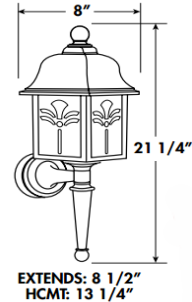

FEATURES & BENEFITS

- 120V input voltage, 50/60Hz
- High power factor
- Ambient operating temperature
  -40°C (-40°F) to +50°C (122°F)
- Estimated 50,000 Hrs L₇₀*
- 5 year warranty
- Dimmable
- Molded of durable non-corrosive UV resistant resins
- Acrylic diffuser
- Post tops fit most 3 inch diameter posts (not included)
- UL Listed for wet locations
- Standard pack qty: 3

Style Number	Source/Wattage	Lumens/CCT	Body	Lens	Options
MORP = Post	LE800 = 13W Power Input CRI = 80 (Typ) >65 Lumens/Watt**	W = 900lm 3000K C = 1000lm 4000K	B = Black W = White	C = Clear F = Frosted	
MORW = Petite MORS = Short MORL = Long	LE800 = 13W Power Input CRI = 80 (Typ) >65 Lumens/Watt**	W = 900lm 3000K C = 1000lm 4000K	B = Black W = White	C = Clear F = Frosted	P = Photocell

MORL

Dimensions and specifications subject to change without notice.