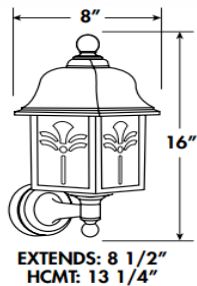

FEATURES & BENEFITS

- 120V input voltage, 50/60Hz
- High power factor
- Ambient operating temperature
  -40°C (-40°F) to +50°C (122°F)
- Estimated 50,000 Hrs L₇₀*
- 5 year warranty
- Dimmable
- Molded of durable non-corrosive UV resistant resins
- Acrylic diffuser
- Post tops fit most 3 inch diameter posts (not included)
- UL Listed for wet locations
- Standard pack qty: 3

Style Number	Source/Wattage	Lumens/CCT	Body	Lens	Options
MORP = Post	LE800 = 13W Power Input CRI = 80 (Typ) >65 Lumens/Watt**	W = 900lm 3000K C = 1000lm 4000K	B = Black W = White	C = Clear F = Frosted	
MORW = Petite MORS = Short MORL = Long	LE800 = 13W Power Input CRI = 80 (Typ) >65 Lumens/Watt**	W = 900lm 3000K C = 1000lm 4000K	B = Black W = White	C = Clear F = Frosted	P = Photocell

MORS

Dimensions and specifications subject to change without notice.