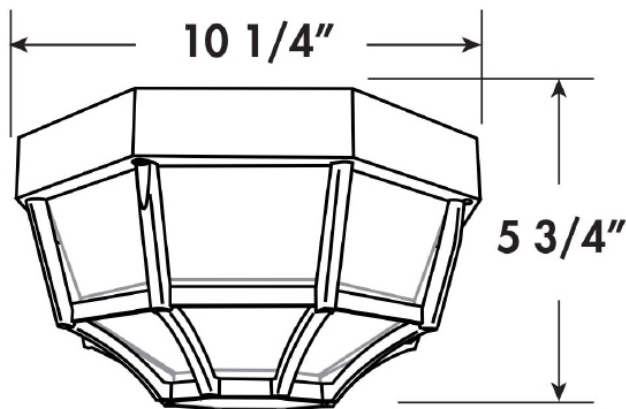

DIMENSIONS

Dimensions and specifications subject to change without notice.

◆ 800-444-WATT ◆ www.mobern.com ◆
8200 Stayton Dr., Ste. 100, Jessup, MD 20794

CAT#	
JOB NAME	TYPE