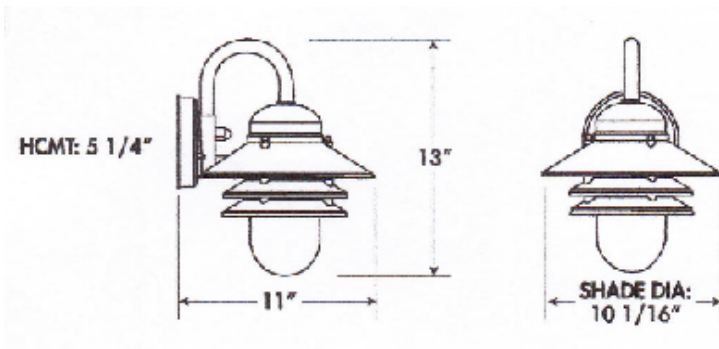

.Dimensions and specifications subject to change without notice

CAT#			
JOB NAME		TYPE