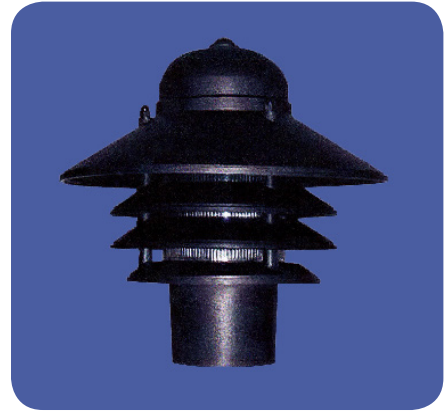

FEATURES & BENEFITS

- ◆ Incandescent models 120V; Fluorescent models 120V NPF
- ◆ Molded of durable non-corrosive UV resistant resins
- ◆ Acrylic diffuser (incandescent modules use polycarbonate)
- ◆ Fits most 3 inch diameter posts (not included)
- ◆ UL Listed for wet locations

ORDERING DATA

EXAMPLE: MNOBI260BCP

MNOB							
Series	Wattage		Ballast Type		Body	Diffuser	Option
MNOB	113	1-13W GU24	Blank	Incandescent	BK Black	C Clear Prism	PC Photocell
	118	1-18W GU24	GU	120V Electronic	WH White		LP Lamp
	123	1-23W GU24					Lamp available only with GU24 and ELECTRONIC FLUORESCENT. 2700K
	INC	1-60W Medium base incandescent lamp					