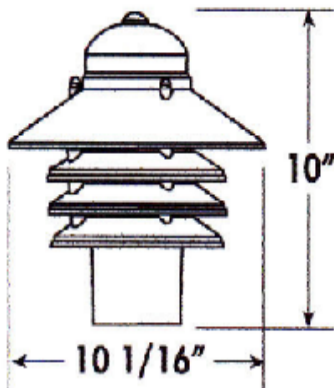

.Dimensions and specifications subject to change without notice

CAT#			
JOB NAME		TYPE