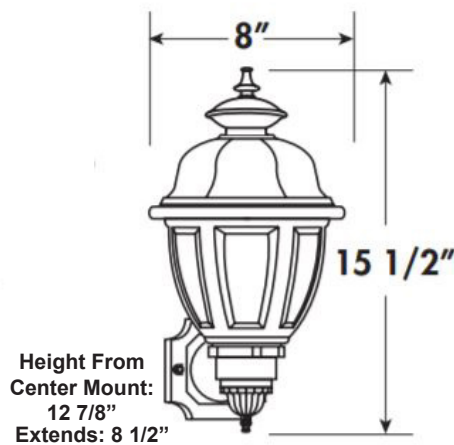

### FEATURES & BENEFITS

- ◆ Ambient operating temperature -40°C (-40°F) to +50°C (122°F)
- ◆ Estimated 50,000 Hrs L<sub>70</sub>
- ◆ Molded of durable non-corrosive UV resistant resins
- ◆ Acrylic diffuser
- ◆ Post top version fits most 3 inch diameter posts (not included)
- ◆ UL Listed for wet locations
- ◆ Energy Star Listed in wall and long tail versions
- ◆ 5 year warranty

### ORDERING DATA

EXAMPLE: MKRPWHLED13D120WH30

MKR	LED	13	D120					
Series	Mount	Lens	Gear	Wattage / Lumens	Driver	Finish	Color Temp	Options
<b>MKR</b>	<b>P</b> Post Top <b>W</b> Wall Mount <b>L</b> Wall Mount Long Tail	<b>WH</b> White <b>CL</b> Clear	<b>LED</b>	<b>13</b> 13 Watts 1000 Lumens <small>Estimated from LED Source</small>	<b>D120</b> 120VAC Triac Dimmable	<b>WH</b> White <b>BK</b> Black	<b>30</b> 3000K <b>40</b> 4000K	<b>PC</b> Photocell* <small>*Photocell Not Available on Post Top</small>

Long Tail Wall Mount

Wall Mount

Post Top

Dimensions and specifications subject to change without notice.