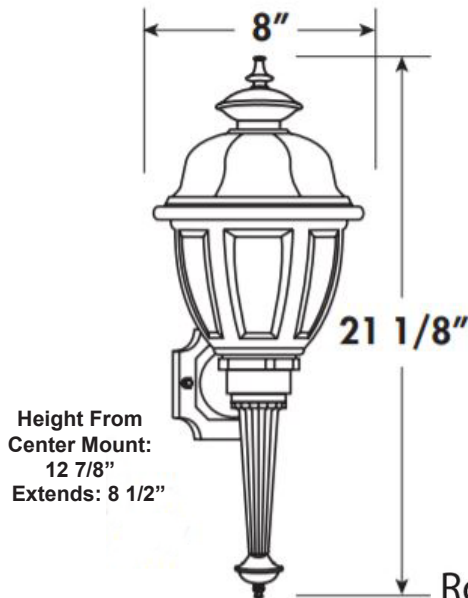

### FEATURES & BENEFITS

- ◆ Ambient operating temperature -40°C (-40°F) to +50°C (122°F)
- ◆ Estimated 50,000 Hrs L<sub>70</sub>
- ◆ Molded of durable non-corrosive UV resistant resins
- ◆ Acrylic diffuser
- ◆ Post top version fits most 3 inch diameter posts (not included)
- ◆ UL Listed for wet locations
- ◆ Energy Star Listed in wall and long tail versions
- ◆ 5 year warranty

### ORDERING DATA

EXAMPLE: MKRPWHLED13D120WH30

MKR	LED	13	D120					
Series	Mount	Lens	Gear	Wattage / Lumens	Driver	Finish	Color Temp	Options
<b>MKR</b>	<b>P</b> Post Top <b>W</b> Wall Mount <b>L</b> Wall Mount Long Tail	<b>WH</b> White <b>CL</b> Clear	<b>LED</b>	<b>13</b> 13 Watts 1000 Lumens <small>Estimated from LED Source</small>	<b>D120</b> 120VAC Triac Dimmable	<b>WH</b> White <b>BK</b> Black	<b>30</b> 3000K <b>40</b> 4000K	<b>PC</b> Photocell* <small>*Photocell Not Available on Post Top</small>

Long Tail Wall Mount

Wall Mount

Post Top

Dimensions and specifications subject to change without notice.