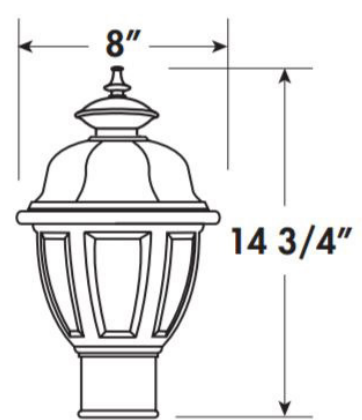

### FEATURES & BENEFITS

- ◆ Ambient operating temperature -40°C (-40°F) to +50°C (122°F)
- ◆ Estimated 50,000 Hrs L<sub>70</sub>
- ◆ Molded of durable non-corrosive UV resistant resins
- ◆ Acrylic diffuser
- ◆ Post top version fits most 3 inch diameter posts (not included)
- ◆ UL Listed for wet locations
- ◆ Energy Star Listed in wall and long tail versions
- ◆ 5 year warranty

### ORDERING DATA

EXAMPLE: MKRPWHLED13D120WH30

MKR	LED	13	D120					
Series	Mount	Lens	Gear	Wattage / Lumens	Driver	Finish	Color Temp	Options
<b>MKR</b>	<b>P</b> Post Top <b>W</b> Wall Mount <b>L</b> Wall Mount Long Tail	<b>WH</b> White <b>CL</b> Clear	<b>LED</b>	<b>13</b> 13 Watts 1000 Lumens <small>Estimated from LED Source</small>	<b>D120</b> 120VAC Triac Dimmable	<b>WH</b> White <b>BK</b> Black	<b>30</b> 3000K <b>40</b> 4000K	<b>PC</b> Photocell* <small>*Photocell Not Available on Post Top</small>

Long Tail Wall Mount

Wall Mount

Post Top

Dimensions and specifications subject to change without notice.