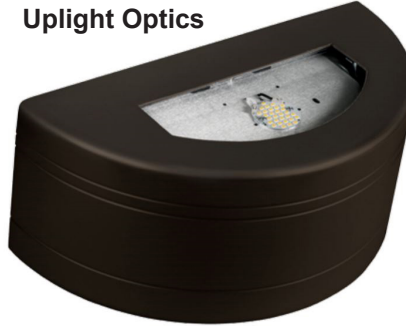

APPLICATIONS

The MIRDCOWPK is a round decorative full cut-off wall pack, and is ideal for security, accent and perimeter lighting. Applications include entrance ways, walkways, tunnels, loading docks, bridges, stairwells garages, and commercial buildings.

FEATURES & BENEFITS

- ◆ Heavy duty die cast aluminum housing
- ◆ Impact resistant glass lens
- ◆ 4" x 4" gasketed wall plate allows the installer to quickly mount and wire the fixture without opening the housing
- ◆ Min CRI 85
- ◆ Meets Local "Dark Sky" Requirements
- ◆ Assembled in the USA
- ◆ ETL listed for wet locations
- ◆ 5 year warranty