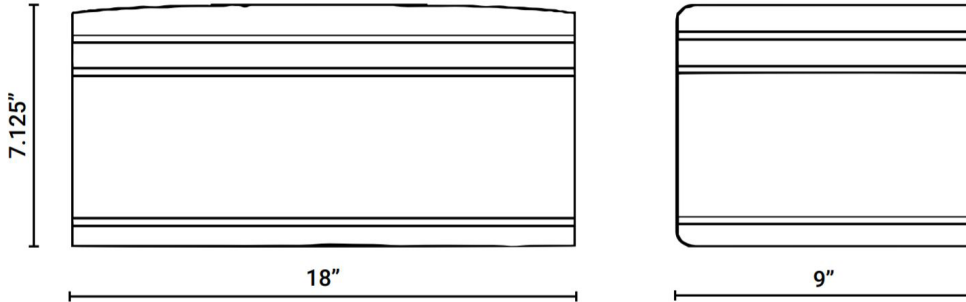

DIMENSIONS

WARRANTY

Mobern Lighting Company warrants to the purchaser that this LED Fixture will be free from defects in material or workmanship for a period of 5 years from date of manufacture, when operated at a maximum ambient temperature of 110°F or 45°C, when properly installed and under normal conditions of use.

Dimensions and specifications subject to change without notice.

CAT#			
JOB NAME		TYPE