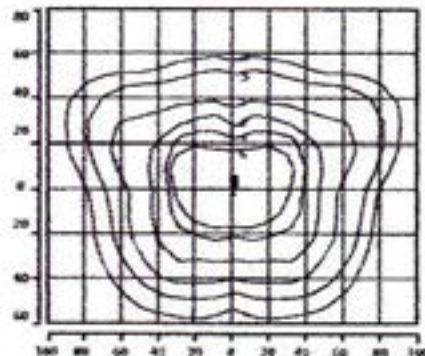

### EFA Ratings

12" Housing -0° Tilt -EPA .55	16" Housing -60° Tilt -EPA 1.78
12" Housing -20° Tilt -EPA .77	22" Housing -0° Tilt -EPA 1.64
12" Housing -60° Tilt -EPA 1.07	22" Housing -20° Tilt -EPA 2.34
16" Housing -0° Tilt -EPA .95	22" Housing -60° Tilt -EPA 3.26
16" Housing -20° Tilt -EPA 1.27	

Dimensions and specifications subject to change without notice.

Isofootcandle plot of 150W HPS mounted at 15' w/ 0° tilt.

Isofootcandle plot of 400W HPS mounted at 25' w/ 0° tilt.

Isofootcandle plot of 1000W HPS mounted at 30' w/ 0° tilt.