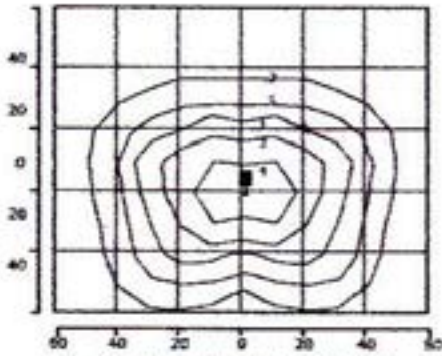

Isofootcandle plot of 150W HPS mounted at 15' w/ 0° tilt.