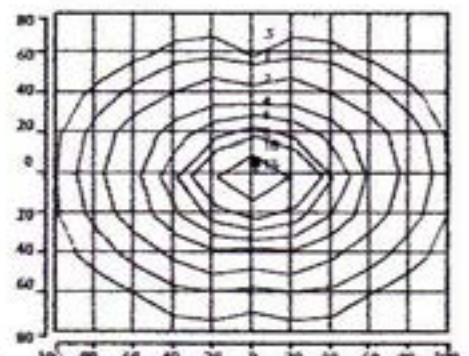

### EFA Ratings

12" Housing -0° Tilt -EPA .55	16" Housing -60° Tilt -EPA 1.78
12" Housing -20° Tilt -EPA .77	22" Housing -0° Tilt -EPA 1.64
12" Housing -60° Tilt -EPA 1.07	22" Housing -20° Tilt -EPA 2.34
16" Housing -0° Tilt -EPA .95	22" Housing -60° Tilt -EPA 3.26
16" Housing -20° Tilt -EPA 1.27	

Dimensions and specifications subject to change without notice.

Isofootcandle plot of 150W HPS mounted at 15' w/ 0° tilt.

Isofootcandle plot of 400W HPS mounted at 25' w/ 0° tilt.

Isofootcandle plot of 1000W HPS mounted at 30' w/ 0° tilt.

Isofootcandle plot of 175W MH mounted at 15' w/ 0° tilt.

Isofootcandle plot of 400W MH mounted at 25' w/ 0° tilt.

Isofootcandle plot of 1000W MH mounted at 30' w/ 0° tilt.

Dimensions and specifications subject to change without notice.