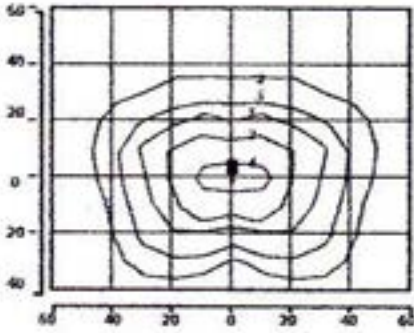

### EFA Ratings

12" Housing -0° Tilt -EPA .55	16" Housing -60° Tilt -EPA 1.78
12" Housing -20° Tilt -EPA .77	22" Housing -0° Tilt -EPA 1.64
12" Housing -60° Tilt -EPA 1.07	22" Housing -20° Tilt -EPA 2.34
16" Housing -0° Tilt -EPA .95	22" Housing -60° Tilt -EPA 3.26
16" Housing -20° Tilt -EPA 1.27	

Dimensions and specifications subject to change without notice.

Isofootcandle plot of 150W HPS mounted at 15' w/ 0° tilt.

Isofootcandle plot of 400W HPS mounted at 25' w/ 0° tilt.

Isofootcandle plot of 1000W HPS mounted at 30' w/ 0° tilt.

Isofootcandle plot of 175W MH mounted at 15' w/ 0° tilt.

Isofootcandle plot of 400W MH mounted at 25' w/ 0° tilt.

Isofootcandle plot of 1000W MH mounted at 30' w/ 0° tilt.

Dimensions and specifications subject to change without notice.