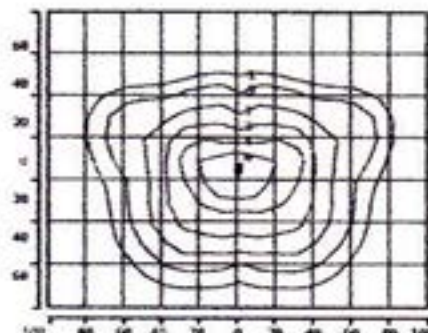

### EFA Ratings

12" Housing -0° Tilt -EPA .55	16" Housing -60° Tilt -EPA 1.78
12" Housing -20° Tilt -EPA .77	22" Housing -0° Tilt -EPA 1.64
12" Housing -60° Tilt -EPA 1.07	22" Housing -20° Tilt -EPA 2.34
16" Housing -0° Tilt -EPA .95	22" Housing -60° Tilt -EPA 3.26
16" Housing -20° Tilt -EPA 1.27	

Dimensions and specifications subject to change without notice.

Isofootcandle plot of 150W HPS mounted at 15' w/ 0° tilt.

Isofootcandle plot of 400W HPS mounted at 25' w/ 0° tilt.

Isofootcandle plot of 1000W HPS mounted at 30' w/ 0° tilt.

Isofootcandle plot of 175W MH mounted at 15' w/ 0° tilt.

Isofootcandle plot of 400W MH mounted at 25' w/ 0° tilt.

Isofootcandle plot of 1000W MH mounted at 30' w/ 0° tilt.

Dimensions and specifications subject to change without notice.