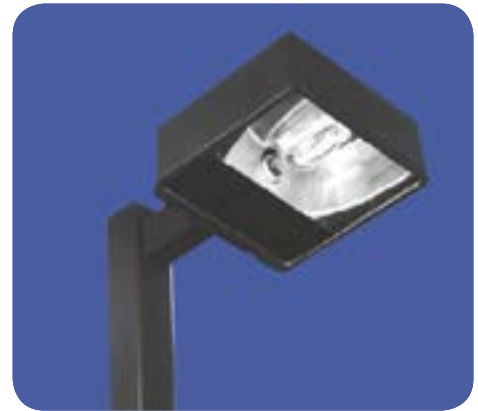

FEATURES & BENEFITS

- Seamless, die-cast aluminum
- Hinged, die-cast aluminum door frame
- Clear lens, heat and impact resistant tempered glass
- 12" & 22" segmented. 16" hydroformed.
- Durable powder coat finish
- Standard colors: Bronze, Black, White. Custom colors on request
- ETL Listed for wet locations

Sizes

12" x 12" x 6.25"
16" x 16" x 6.75"
22" x 22" x 9.25"

M2AF

2" Adjustable
Knuckle Fitter