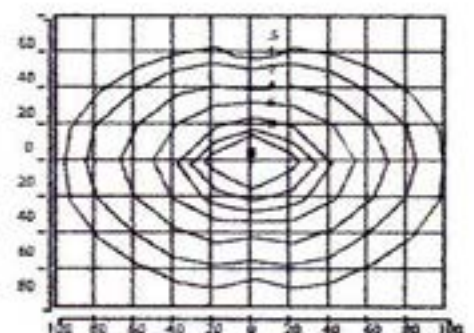

### EFA Ratings

12" Housing -0° Tilt -EPA .55	16" Housing -60° Tilt -EPA 1.78
12" Housing -20° Tilt -EPA .77	22" Housing -0° Tilt -EPA 1.64
12" Housing -60° Tilt -EPA 1.07	22" Housing -20° Tilt -EPA 2.34
16" Housing -0° Tilt -EPA .95	22" Housing -60° Tilt -EPA 3.26
16" Housing -20° Tilt -EPA 1.27	

Dimensions and specifications subject to change without notice.

Isofootcandle plot of 150W HPS mounted at 15' w/ 0° tilt.

Isofootcandle plot of 400W HPS mounted at 25' w/ 0° tilt.

Isofootcandle plot of 1000W HPS mounted at 30' w/ 0° tilt.

Isofootcandle plot of 175W MH mounted at 15' w/ 0° tilt.

Isofootcandle plot of 400W MH mounted at 25' w/ 0° tilt.

Isofootcandle plot of 1000W MH mounted at 30' w/ 0° tilt.

Dimensions and specifications subject to change without notice.