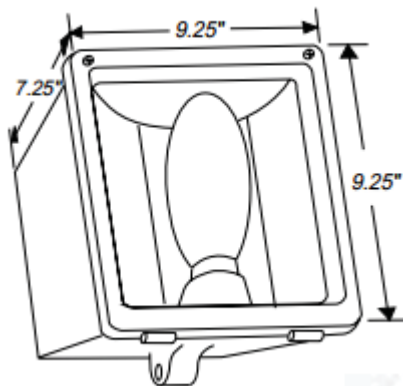

**OPTIONS**

Conduit Base

Three Hole Round Base

MIP4025D  
2 1/2" Bullhorn Slipfitter

MIMFLT Four Sided Shield

MIS-86 SSF Cutoff Louver

MIMFLT Three Sided Shield

MIS-31 SSF 3 Sided Shield

Item Number	Dimensions (L x W x H)	Lamping
MIMFLT100HPSQV	9" x 10.25" x 7.25"	100 Watt High Pressure Sodium
MIMFLT150HPSQV	9" x 10.25" x 7.25"	150 Watt High Pressure Sodium
MIMFLT100MHQV	9" x 10.25" x 7.25"	100 Watt Metal Halide
MIMFLT150MHQV	9" x 10.25" x 7.25"	150 Watt Metal Halide
MIMFLT242ELPL	9" x 10.25" x 7.25"	(2) 42 Watt Plug-in Fluorescents