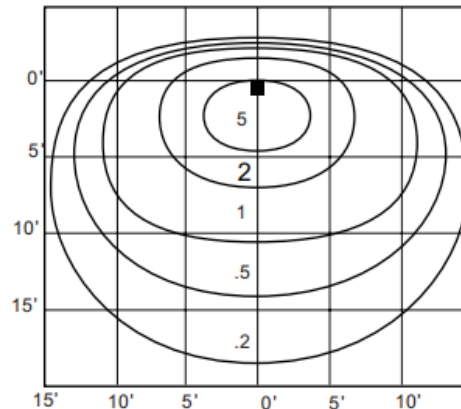

**OPTIONS**

Conduit Base

Three Hole Round Base

MIP4025D  
2 1/2" Bullhorn Slipfitter

MIMFLT Four Sided Shield

MIS-86 SSF Cutoff Louver

MIMFLT Three Sided Shield

MIS-31 SSF 3 Sided Shield

Item Number	Dimensions (L x W x H)	Lamping
MIMFLT100HPSQV	9" x 10.25" x 7.25"	100 Watt High Pressure Sodium
MIMFLT150HPSQV	9" x 10.25" x 7.25"	150 Watt High Pressure Sodium
MIMFLT100MHQV	9" x 10.25" x 7.25"	100 Watt Metal Halide
MIMFLT150MHQV	9" x 10.25" x 7.25"	150 Watt Metal Halide
MIMFLT242ELPL	9" x 10.25" x 7.25"	(2) 42 Watt Plug-in Fluorescents