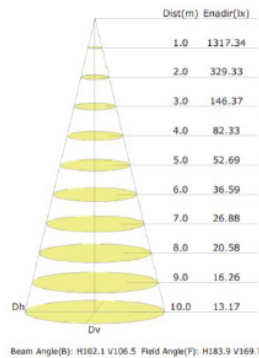

### SPECIFICATIONS

Model	Input Watts	CRI	Color Temp x100 (K)	Dimmable	Lens	EM	Replaces	UL/ETL	BAA Compliant
MIMDWPKLED14MVxx	14W	>85	30,40,50,55	Optional	Glass	Yes	Up to 100W	ETL	Yes
MIMDWPKLED28MVxx	28W	>85	30,40,50,55	Optional	Glass	Yes	Up to 175W	ETL	Yes
MIMDWPKLED37MVxx	37W	>70	50	No	Polycarbonate	No	Up to 250W	UL	No
MIMDWPKLED42MVxx	42W	>85	30,40,50,55	Optional	Glass	Yes	Up to 250W	ETL	Yes
MIMDWPKLED45MVxx	45W	>70	40, 50	No	Polycarbonate	No	Up to 250W	UL	No
MIMDWPKLED56MVxx	56W	>70	30, 40, 50, 55	Optional	Glass	Yes	Up to 250W	ETL	Yes
MIMDWPKLED70MVxx	70W	>70	40, 50	No	Polycarbonate	No	Up to 400W	UL	No

Dimensions and specifications subject to change without notice.

**DIMENSIONS**

**PHOTOMETRIC REPORT**

**MIMDWPKLED45W5300LMV50K**

**Luminous Intensity Distribution Curve**

**Illuminance at a Distance**

**MIMDWPKLED70W8100LMV50K**

**Luminous Intensity Distribution Curve**

**Illuminance at a Distance**

Dimensions and specifications subject to change without notice.