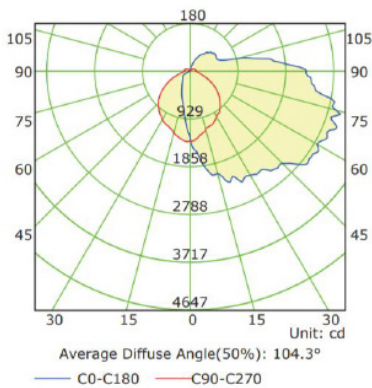

Dimensions and specifications subject to change without notice.

**DIMENSIONS**

**PHOTOMETRIC REPORT**

**MIMDWPKLED45W5300LMV50K**

**Luminous Intensity Distribution Curve**

**Illuminance at a Distance**

**MIMDWPKLED70W8100LMV50K**

**Luminous Intensity Distribution Curve**

**Illuminance at a Distance**

Dimensions and specifications subject to change without notice.