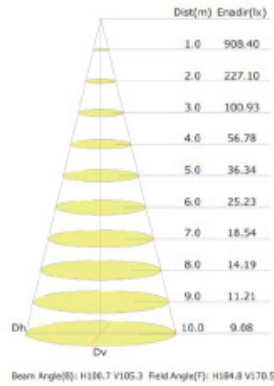

### SPECIFICATIONS

Model	Input Watts	CRI	Color Temp x100 (K)	Dimmable	Lens	EM	Replaces	UL/ETL	BAA Compliant
MIMDWPKLED14MVxx	14W	>85	30,40,50,55	Optional	Glass	Yes	Up to 100W	ETL	Yes
MIMDWPKLED28MVxx	28W	>85	30,40,50,55	Optional	Glass	Yes	Up to 175W	ETL	Yes
MIMDWPKLED37MVxx	37W	>70	50	No	Polycarbonate	No	Up to 250W	UL	No
MIMDWPKLED42MVxx	42W	>85	30,40,50,55	Optional	Glass	Yes	Up to 250W	ETL	Yes
MIMDWPKLED45MVxx	45W	>70	40, 50	No	Polycarbonate	No	Up to 250W	UL	No
MIMDWPKLED56MVxx	56W	>70	30, 40, 50, 55	Optional	Glass	Yes	Up to 250W	ETL	Yes
MIMDWPKLED70MVxx	70W	>70	40, 50	No	Polycarbonate	No	Up to 400W	UL	No

Dimensions and specifications subject to change without notice.

**DIMENSIONS**

**PHOTOMETRIC REPORT**

**MIMDWPKLED45W5300LMV50K**

**Luminous Intensity Distribution Curve**

**Illuminance at a Distance**

**MIMDWPKLED70W8100LMV50K**

**Luminous Intensity Distribution Curve**

**Illuminance at a Distance**

Dimensions and specifications subject to change without notice.