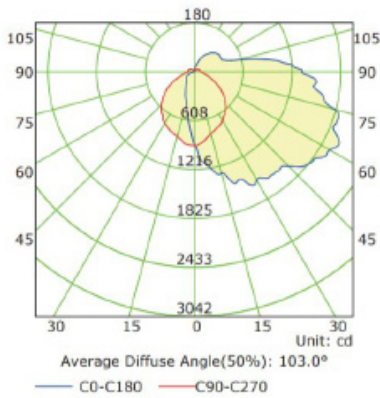

Dimensions and specifications subject to change without notice.

**DIMENSIONS**

**PHOTOMETRIC REPORT**

**MIMDWPKLED45W5300LMV50K**

**Luminous Intensity Distribution Curve**

**Illuminance at a Distance**

**MIMDWPKLED70W8100LMV50K**

**Luminous Intensity Distribution Curve**

**Illuminance at a Distance**

Dimensions and specifications subject to change without notice.