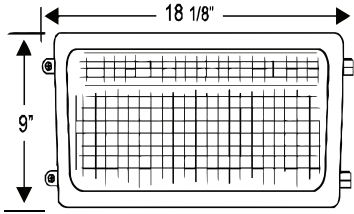

Dimensions and specifications subject to change without notice.

◆ 800-444-WATT ◆ www.mobern.com ◆

8200 Stayton Dr., Ste. 500, Jessup, MD 20794

CAT#

JOB NAME

TYPE

DIMENSIONS

PHOTOMETRIC REPORT

MILGWPKLED90W11200LMV50K

Luminous Intensity Distribution Curve

Illuminance at a Distance

MILGWPKLED135W16400LMV50K

Luminous Intensity Distribution Curve

Illuminance at a Distance

Dimensions and specifications subject to change without notice.