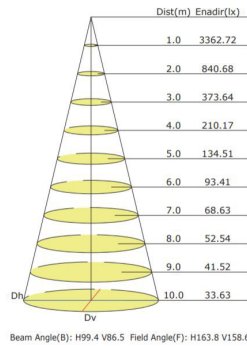

42W - 135W

Replaces
Up to 400WMH

ORDERING DATA

EXAMPLE: MILGWPKLED42MV40C

MILGWPK	LED					
Series	Gear	Wattage/Lumens		Driver*	Color Temp*	Options
MILGWPK LED Large Wall Pack	LED	42 42 Watts	4363 Lumens	MV 120 - 277VAC	30 3000K	OC Occupancy Sensor
		56 56 Watts	5818 Lumens	DMV Multivolt	40 4000K	PC120 Photo Cell, 120V
		90 90 Watts	11200 Lumens	120-277VAC	50 5000K	PC277 Photo Cell, 277V
		135 135 Watts	16400 Lumens	0-10V Dimmable	55 5500K	EM Emergency*

*See chart for availability

SPECIFICATIONS

Model	Input Watts	CRI	Color Temp x100 (K)	Dimmable	Lens	EM	Replaces	UL/ETL	BAA Compliant
MILGWPKLED42MVxx	42W	>80	30,40,50,55	Optional	Glass	Yes	175W	ETL	Yes
MILGWPKLED56MVxx	56W	>80	30,40,50,55	Optional	Glass	Yes	250W	ETL	Yes
MILGWPKLED90MVxx	90W	>70	40, 50	No	Polycarbonate	No	400W	UL	No
MILGWPKLED135MVxx	135W	>70	40, 50	No	Polycarbonate	No	400W+	UL	No

Dimensions and specifications subject to change without notice.

◆ 800-444-WATT ◆ www.mobern.com ◆

8200 Stayton Dr., Ste. 500, Jessup, MD 20794

CAT#

JOB NAME

TYPE

DIMENSIONS

PHOTOMETRIC REPORT

MILGWPKLED90W11200LMV50K

Luminous Intensity Distribution Curve

Illuminance at a Distance

MILGWPKLED135W16400LMV50K

Luminous Intensity Distribution Curve

Illuminance at a Distance

Dimensions and specifications subject to change without notice.