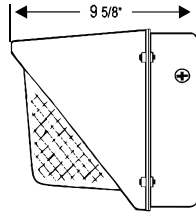

Dimensions and specifications subject to change without notice.

◆ 800-444-WATT ◆ www.mobern.com ◆

8200 Stayton Dr., Ste. 500, Jessup, MD 20794

CAT#

JOB NAME

TYPE

DIMENSIONS

PHOTOMETRIC REPORT

MILGWPKLED90W11200LMV50K

Luminous Intensity Distribution Curve

Illuminance at a Distance

MILGWPKLED135W16400LMV50K

Luminous Intensity Distribution Curve

Illuminance at a Distance

Dimensions and specifications subject to change without notice.