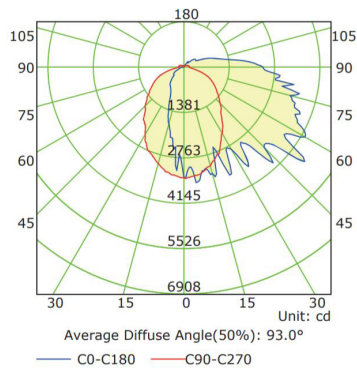

*See chart for availability

SPECIFICATIONS

Model	Input Watts	CRI	Color Temp x100 (K)	Dimmable	Lens	EM	Replaces	UL/ETL	BAA Compliant
MILGWPKLED42MVxx	42W	>80	30,40,50,55	Optional	Glass	Yes	175W	ETL	Yes
MILGWPKLED56MVxx	56W	>80	30,40,50,55	Optional	Glass	Yes	250W	ETL	Yes
MILGWPKLED90MVxx	90W	>70	40, 50	No	Polycarbonate	No	400W	UL	No
MILGWPKLED135MVxx	135W	>70	40, 50	No	Polycarbonate	No	400W+	UL	No

Dimensions and specifications subject to change without notice.

◆ 800-444-WATT ◆ www.mobern.com ◆

8200 Stayton Dr., Ste. 500, Jessup, MD 20794

CAT#

JOB NAME

TYPE

DIMENSIONS

PHOTOMETRIC REPORT

MILGWPKLED90W11200LMV50K

Luminous Intensity Distribution Curve

Illuminance at a Distance

MILGWPKLED135W16400LMV50K

Luminous Intensity Distribution Curve

Illuminance at a Distance

Dimensions and specifications subject to change without notice.