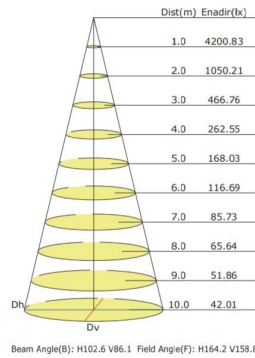

*See chart for availability

SPECIFICATIONS

Model	Input Watts	CRI	Color Temp x100 (K)	Dimmable	Lens	EM	Replaces	UL/ETL	BAA Compliant
MILGWPKLED42MVxx	42W	>80	30,40,50,55	Optional	Glass	Yes	175W	ETL	Yes
MILGWPKLED56MVxx	56W	>80	30,40,50,55	Optional	Glass	Yes	250W	ETL	Yes
MILGWPKLED90MVxx	90W	>70	40, 50	No	Polycarbonate	No	400W	UL	No
MILGWPKLED135MVxx	135W	>70	40, 50	No	Polycarbonate	No	400W+	UL	No

MILGWPKLED90W11200LMV50K

Luminous Intensity Distribution Curve

Illuminance at a Distance

MILGWPKLED135W16400LMV50K

Luminous Intensity Distribution Curve

Illuminance at a Distance

Dimensions and specifications subject to change without notice.