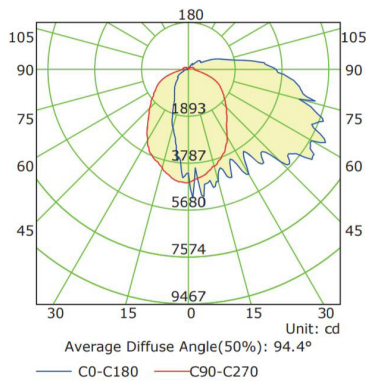

*See chart for availability

SPECIFICATIONS

Model	Input Watts	CRI	Color Temp x100 (K)	Dimmable	Lens	EM	Replaces	UL/ETL	BAA Compliant
MILGWPKLED42MVxx	42W	>80	30,40,50,55	Optional	Glass	Yes	175W	ETL	Yes
MILGWPKLED56MVxx	56W	>80	30,40,50,55	Optional	Glass	Yes	250W	ETL	Yes
MILGWPKLED90MVxx	90W	>70	40, 50	No	Polycarbonate	No	400W	UL	No
MILGWPKLED135MVxx	135W	>70	40, 50	No	Polycarbonate	No	400W+	UL	No

MILGWPKLED90W11200LMV50K

Luminous Intensity Distribution Curve

Illuminance at a Distance

MILGWPKLED135W16400LMV50K

Luminous Intensity Distribution Curve

Illuminance at a Distance

Dimensions and specifications subject to change without notice.