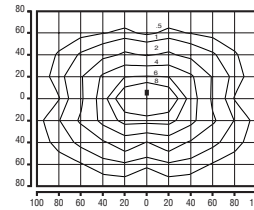

Isofootcandle plot of 1000W HPS mounted at 30' w/ 0° tilt.