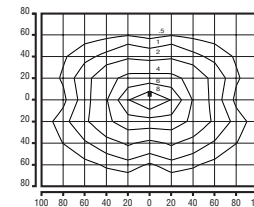

TYPE V

SQUARE FLOOD ORDER INFORMATION

SIZE	CATALOG#	WATTAGE	SIZE	CATALOG#	WATTAGE
16"	MIMDFTLTV150HPSQV	150W-HPS-QV-CWA	22"	MILGFTFLTV1000HPSQV	1000W-HPS-QV-CWA
16"	MIMDFTLTV150HPS480	150W-HPS-480-CWA	22"	MILGFTFLTV1000HPS480	1000W-HPS-480-CWA
16"	MIMDFTLTV250HPSQV	250W-HPS-QV-CWA	22"	MILGFTFLTV1000MHQV	1000W-MH-QV-CWA
16"	MIMDFTLTV250HPS480	250W-HPS-480-CWA	22"	MILGFTFLTV1000MH480	1000W-MH-480-CWA
16"	MIMDFTLTV400HPSQV	400W-HPS-QV-CWA			
16"	MIMDFTLTV400HPS480	400W-HPS-480-CWA			
16"	MIMDFTLTV175MHQV	175W-MH-QV-CWA			
16"	MIMDFTLTV175MH480	175W-MH-480-CWA			
16"	MIMDFTLTV250MHQV	250W-MH-QV-CWA			
16"	MIMDFTLTV250MH480	250W-MH-480-CWA			
16"	MIMDFTLTV400MHQV	400W-MH-QV-CWA			
16"	MIMDFTLTV400MH480	400W-MH-480			

22" housing requires SSA for multiple units placed at 90°.

Other housing and arm configurations are available. Please contact your Modern Lighting Sales Representative for more information.

Isofootcandle plot of 400W HPS mounted at 25' w/ 0° tilt.

Isofootcandle plot of 1000W HPS mounted at 30' w/ 0° tilt.

Isofootcandle plot of 400W MH mounted at 25' w/ 0° tilt.

Isofootcandle plot of 1000W MH mounted at 30' w/ 0° tilt.

4"

MISSA-S 2"
MISSA-M 8"
MISSA-S 10.75"