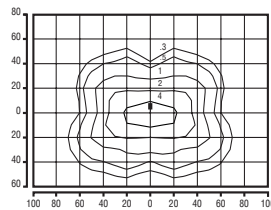

Isofootcandle plot of 400W HPS mounted at 25' w/ 0° tilt.