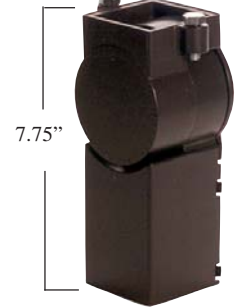

Segmented.

Finish

Durable powder coat finish.
Standard colors: Bronze, Black, or White. Custom colors on request.

Listings

ETL listed for wet locations

Two Sizes

16"x16"x6.75"

22"x22"x9.25"

TYPE V

SQUARE FLOOD ORDER INFORMATION

SIZE	CATALOG#	WATTAGE	SIZE	CATALOG#	WATTAGE
16"	MIMDFTLTV150HPSQV	150W-HPS-QV-CWA	22"	MILGFTFLTV1000HPSQV	1000W-HPS-QV-CWA
16"	MIMDFTLTV150HPS480	150W-HPS-480-CWA	22"	MILGFTFLTV1000HPS480	1000W-HPS-480-CWA
16"	MIMDFTLTV250HPSQV	250W-HPS-QV-CWA	22"	MILGFTFLTV1000MHQV	1000W-MH-QV-CWA
16"	MIMDFTLTV250HPS480	250W-HPS-480-CWA	22"	MILGFTFLTV1000MH480	1000W-MH-480-CWA
16"	MIMDFTLTV400HPSQV	400W-HPS-QV-CWA			
16"	MIMDFTLTV400HPS480	400W-HPS-480-CWA			
16"	MIMDFTLTV175MHQV	175W-MH-QV-CWA			
16"	MIMDFTLTV175MH480	175W-MH-480-CWA			
16"	MIMDFTLTV250MHQV	250W-MH-QV-CWA			
16"	MIMDFTLTV250MH480	250W-MH-480-CWA			
16"	MIMDFTLTV400MHQV	400W-MH-QV-CWA			
16"	MIMDFTLTV400MH480	400W-MH-480			

PULSE ARC PACKAGES AVAILABLE
** SEE BELOW FOR ARM FITTING SPECIFICATIONS**

M2AF

2" Adjustable Knuckle Fitter

**ARM FITTING SPECIFICATIONS

16" Housing requires SSA or SSA-M for multiple units placed at 90°.