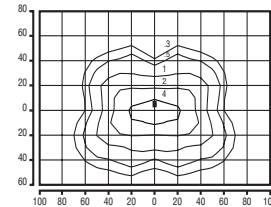

TYPE V

SQUARE FLOOD ORDER INFORMATION

SIZE	CATALOG#	WATTAGE	SIZE	CATALOG#	WATTAGE
16"	MIMDFTLTV150HPSQV	150W-HPS-QV-CWA	22"	MILGFTFLTV1000HPSQV	1000W-HPS-QV-CWA
16"	MIMDFTLTV150HPS480	150W-HPS-480-CWA	22"	MILGFTFLTV1000HPS480	1000W-HPS-480-CWA
16"	MIMDFTLTV250HPSQV	250W-HPS-QV-CWA	22"	MILGFTFLTV1000MHQV	1000W-MH-QV-CWA
16"	MIMDFTLTV250HPS480	250W-HPS-480-CWA	22"	MILGFTFLTV1000MH480	1000W-MH-480-CWA
16"	MIMDFTLTV400HPSQV	400W-HPS-QV-CWA			
16"	MIMDFTLTV400HPS480	400W-HPS-480-CWA			
16"	MIMDFTLTV175MHQV	175W-MH-QV-CWA			
16"	MIMDFTLTV175MH480	175W-MH-480-CWA			
16"	MIMDFTLTV250MHQV	250W-MH-QV-CWA			
16"	MIMDFTLTV250MH480	250W-MH-480-CWA			
16"	MIMDFTLTV400MHQV	400W-MH-QV-CWA			
16"	MIMDFTLTV400MH480	400W-MH-480			

22" housing requires SSA for multiple units placed at 90°.

Other housing and arm configurations are available. Please contact your Modern Lighting Sales Representative for more information.

Isofootcandle plot of 400W HPS mounted at 25' w/ 0° tilt.

Isofootcandle plot of 1000W HPS mounted at 30' w/ 0° tilt.

Isofootcandle plot of 400W MH mounted at 25' w/ 0° tilt.

Isofootcandle plot of 1000W MH mounted at 30' w/ 0° tilt.

4"

MISSA-S 2"
MISSA-M 8"
MISSA-S 10.75"