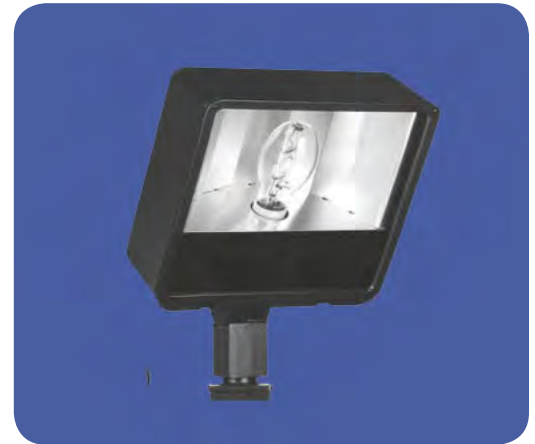

FEATURES & BENEFITS

- Seamless fixture housing, die cast aluminum
- Hinged door frame, die cast aluminum
- Clear lens, heat and impact resistant tempered glass
- Segmented optics
- Durable powder coat finish. Standard colors: black or white. Custom colors available
- ETL Listed for wet locations

STANDARD FLOOD

Three Sizes: 12" x 12" x 6.25",
16" x 16" x 6.75", 22" x 22" x 9.25"

EPA Ratings

12" Housing 0° Tilt - EPA: .55
12" Housing 20° Tilt - EPA: .77
12" Housing 60° Tilt - EPA: 1.07
16" Housing 0° Tilt - EPA: .95
16" Housing 20° Tilt - EPA: 1.27
16" Housing 60° Tilt - EPA: 1.78
22" Housing 0° Tilt - EPA: 1.64
22" Housing 20° Tilt - EPA: 2.34
22" Housing 60° Tilt - EPA: 3.26

Standard Flood Order Information		
Size	Catalog #	Wattage
12"	MISMFLT50HPS	50W-HPS-120-NPF
12"	MISMFLT70HPS	70W-HPS-120-NPF
12"	MISMFLT100HPS	100W-HPS-120-NPF
12"	MISMFLT150HPS	150W-HPS-120-NPF
12"	MISMFLT150HPSQV	150W-HPS-QV-CWA
12"	MISMFLT150HPS480	150W-HPS-480-CWA
12"	MISMFLT50MHQV	50W-MH-PS-QV-SCWA
12"	MISMFLT70MHQV	70W-MH-PS-QV-SCWA
12"	MISMFLT100MHQV	100W-MH-PS-QV-SCWA
12"	MISMFLT175HQV	175W-MH-PS-QV-SCWA
12"	MISMFLT175MH480	175W-MH-PS-480-SCWA
16"	MIMDFLT150HPSQV	150W-HPS-QV-CWA
16"	MIMDFLT150HPS480	150W-HPS-480-CWA
16"	MIMDFLT250HPSQV	250W-HPS-QV-CWA
16"	MIMDFLT250HP480	250W-HPS-480-CWA
16"	MIMDFLT400HPSQV	400W-HPS-QV-CWA
16"	MIMDFLT400HPS480	400W-HPS-480-CWA
16"	MIMDFLT175MHQV	175W-MH-PS-QV-SCWA
16"	MIMDFLT175MH480	175W-MH-PS-480-SCWA
16"	MIMDFLT250MHQV	250W-MH-PS-QV-SCWA
16"	MIMDFLT250MH480	250W-MH-PS-480-SCWA
16"	MIMDFLT400MHPSQV	400W-MH-PS-QV-SCWA
16"	MIMDFLT400MHPS480	400W-MH-PS-480-SCWA
22"	MILGFLT400MHPSQV	400W-MH-PS-QV
22"	MILGFLT1000HPSQV	1000W-HPS-QV-CWA
22"	MILGFLT1000HPS480	1000W-HPS-480-CWA
22"	MILGFLT1000MHQV	1000W-MH-QV-CWA
22"	MILGFLT1000MH480	1000W-MH-480-CWA

*ARM FITTING SPECIFICATIONS

12" & 16" Housing requires MIPMV for multiple units placed at 90°
22" Housing requires MIPMVS18 for multiple units placed at 90°
For dual units placed at 180° parallel to building requires MIPMVS18.

Other housing and arm configurations are available. Please contact your Mobern Lighting Sales Representative for more information.

Dimensions and specifications subject to change without notice.