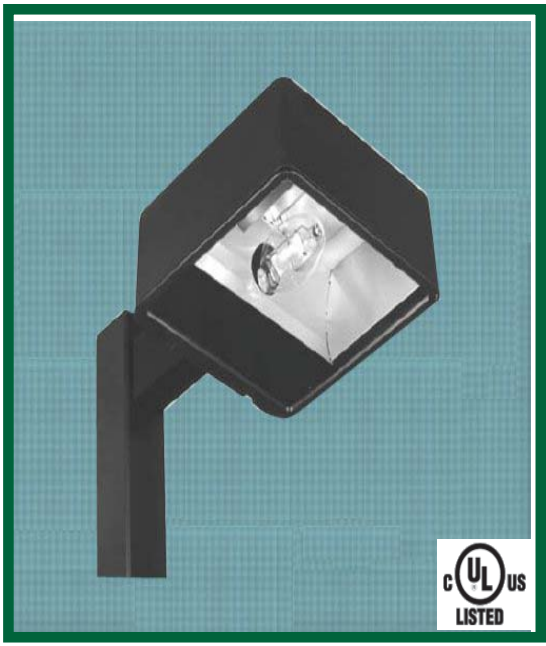

Series MIFLTII

TYPE II

FIXTURE HOUSING

Seamless, die cast aluminum.

Door Frame

Hinged, die cast aluminum.

Lens

Clear, heat, and impact resistant tempered glass.

Optics

Segmented.

Finish

Durable powder coat finish.
Standard colors: Bronze, Black, or White. Custom colors on request.

Listings

ETL listed for wet locations

Two Sizes

"16"x16"x6.75"