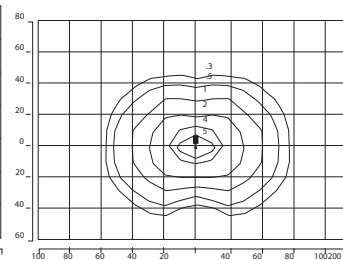

"22"x22"x9.25"

EPA Ratings

16" Housing 0° Tilt - EPA: .95

16" Housing 20° Tilt - EPA: 1.27

16" Housing 60° Tilt - EPA: 1.78

22" Housing 0° Tilt - EPA: 1.64

22" Housing 20° Tilt - EPA: 2.34

22" Housing 60° Tilt - EPA: 3.26

MISSA-S 2"
MISSA-M 8"
MISSA 10.75"

MISSA 10.75" Aluminum Arm
MISSA-M 8" Aluminum Arm
MISSA-S 2" Aluminum Arm

Isofootcandle plot of 400W
HPS mounted at 25' w/ 0° tilt.

Isofootcandle plot of 400W
MH mounted at 25' w/ 0° tilt.