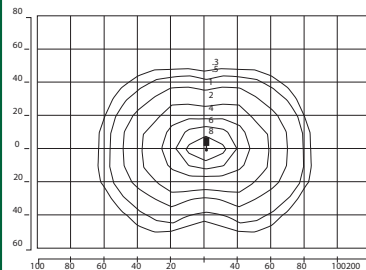

MISSA-S 2"
MISSA-M 8"
MISSA 10.75"

MISSA 10.75" Aluminum Arm
MISSA-M 8" Aluminum Arm
MISSA-S 2" Aluminum Arm

Isofootcandle plot of 400W
HPS mounted at 25' w/ 0° tilt.

Isofootcandle plot of 400W
MH mounted at 25' w/ 0° tilt.